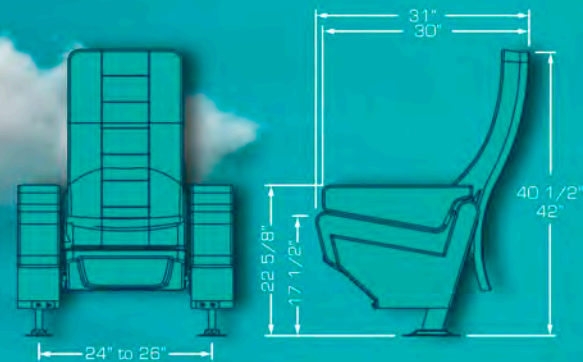

VESUBIO PLUS

Its cushion between seats gives you a plus in space and comfort, the fully cushioned and upholstered arms allow you to live an experience of total comfort, besides enjoying a totally silent swinging and perfect loveseat. Enjoy a high end seat without sacrificing space.