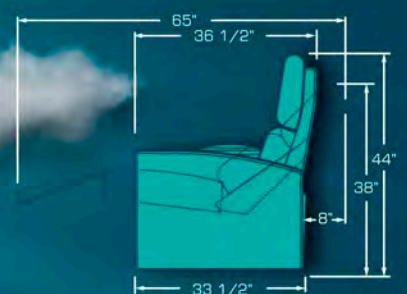

HERMUS ELECTRIC

All the luxury and comfort of a recliner, at the reach of a click. Find your most comfortable feel and stop there, enjoy your favorite films and meals just as if you were at home. It's tufted back makes of it one of a kind. Flip up arms and bottom will complete this beauty.