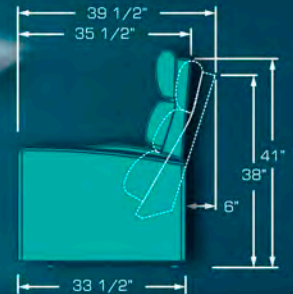

DREAMER ROCKER

We achieved a **TOP** cinema seat with our Rocker mechanism which has been tested by our customers for more than **30** years, getting an incredible comfort. Its soft cushions and design, embraces you in a silent and harmonious rocking experience. Perfect seat for continuous rows or if preferred available in Loveseat or Individual version.