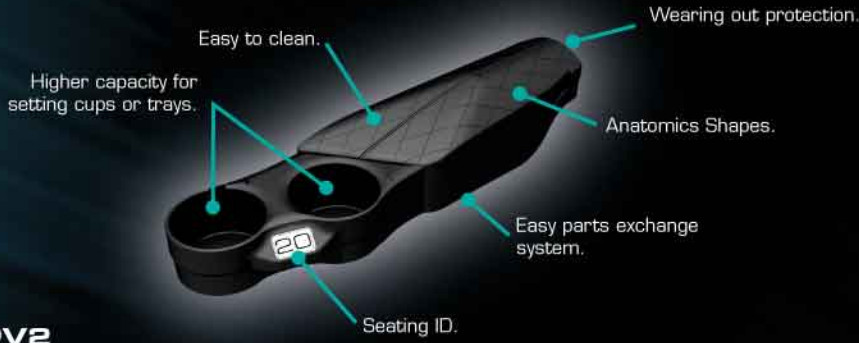

CUPHOLDER ARMREST OPTIONS

PV2
Installation from 24" to 26"