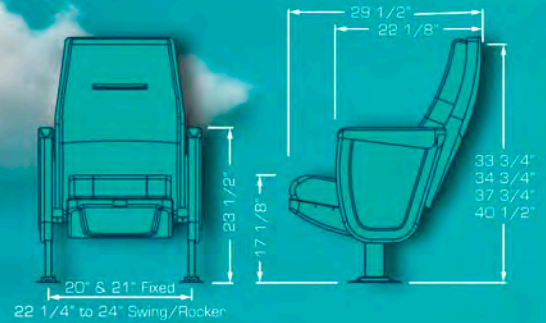

# MARQUIS CONCORDE

The perfect rocking seat with a simultaneous seat and back motion completely silent, the noiseless tilt up bottom allows patrons a safe and efficient walk out. Look for the swing version (only back motion) and the variety of available flip up arms.