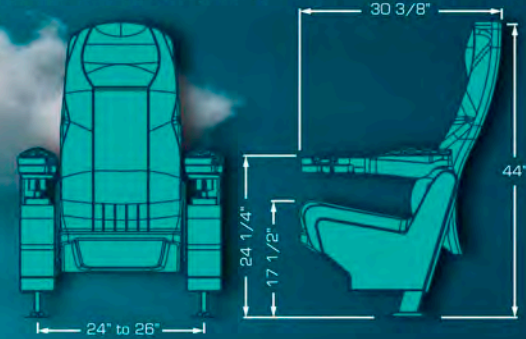

# ANGELA ROCKER/SWING

The perfect rocking seat with a simultaneous seat and back motion completely silent, the noiseless tilt up bottom allows patrons a safe and efficient walk out. Look for the swing version (only back motion) and the variety of available flip up arms.

# COBRA PV2

A great Swing back model with a wide cushion between seats gives you that extra space and comfort you are looking for. PV2 is an integrated double cupholder arm with a top pyramid shape which was designed to share it without rubbing arms, its cushioned and upholstered pads enhance its comfort. Or if preferred it can be selected without pads due to the nice textured surface. Numbering plates available thus, your reserved seating system has a new partner.