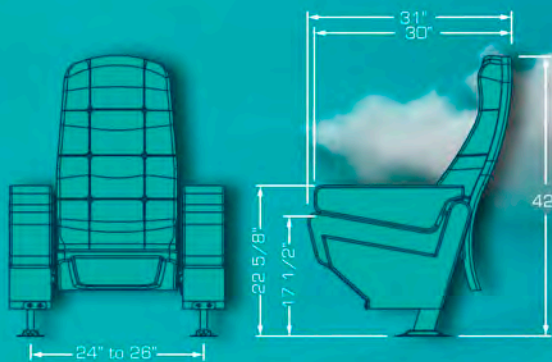

IMPERIAL PLUS

Its cushion between seats gives you a plus in space and comfort, the fully cushioned and upholstered arms allow you to live an experience of total comfort, besides enjoying a totally silent swinging and perfect loveseat. Enjoy a high end seat without sacrificing space.