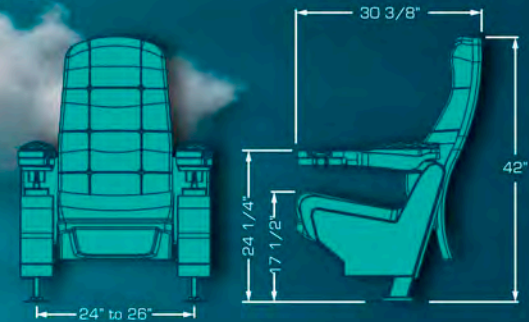

# VESUBIO ROCKER/SWING

The perfect rocking seat with a simultaneous seat and back motion completely silent, the noiseless tilt up bottom allows patrons a safe and efficient walk out. Look for the swing version (only back motion) and the variety of available flip up arms.

# IMPERIAL PV2

A great Swing back model with a wide cushion between seats gives you that extra space and comfort you are looking for. PV2 is an integrated double cupholder arm with a top pyramid shape which was designed to share it without rubbing arms, its cushioned and upholstered pads enhance its comfort. Or if preferred it can be selected without pads due to the nice textured surface. Numbering plates available thus, your reserved seating system has a new partner.