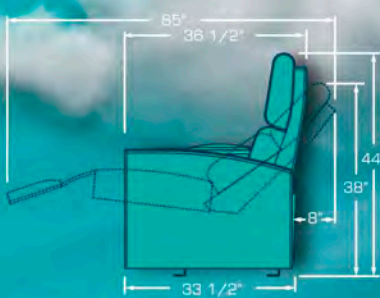

DREAMER ELECTRIC

All the luxury and comfort of a recliner, at the reach of a click. Find your most comfortable feel and stop there, enjoy your favorite films and meals just as if you were at home. Flip up arms and bottom make the Dream come true.