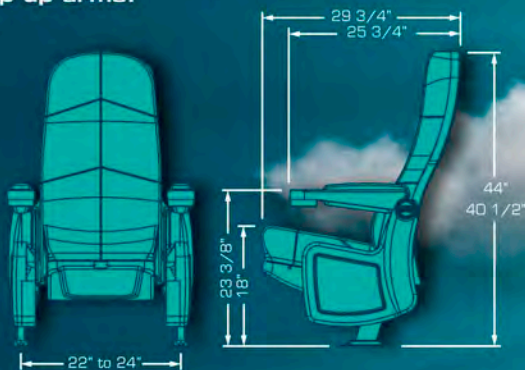

ANGELA ROCKER/SWING

The perfect rocking seat with a simultaneous seat and back motion completely silent, the noiseless tilt up bottom allows patrons a safe and efficient walk out. Look for the swing version (only back motion) and the variety of available flip up arms.