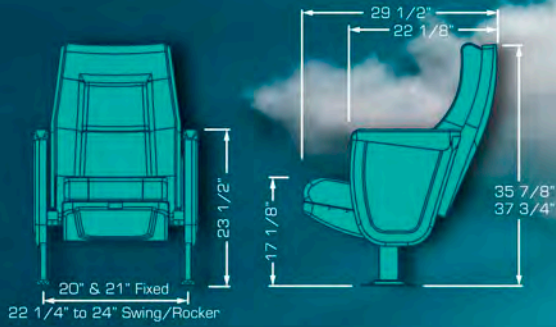

MARQUIS CMX

Never had a fixed seat reached such great comfort. The anatomy of its backs and cushions is adaptable to narrow places. A variety of back heights is available to be installed on flat floors.