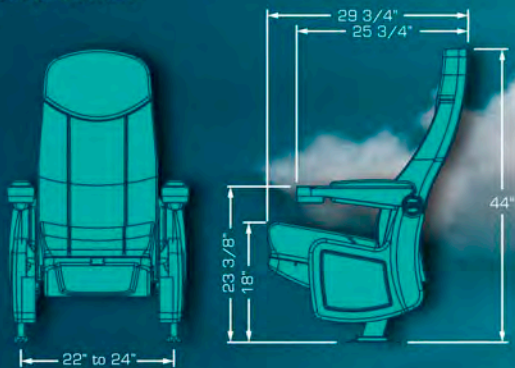

# IMPERIAL ROCKER/SWING

The perfect rocking seat with a simultaneous seat and back motion completely silent, the noiseless tilt up bottom allows patrons a safe and efficient walk out. Look for the swing version (only back motion) and the variety of available flip up arms.

# OMEGA PV2

A great Swing back model with a wide cushion between seats gives you that extra space and comfort you are looking for. PV2 is an integrated double cupholder arm with a top pyramid shape which was designed to share it without rubbing arms, its cushioned and upholstered pads enhance its comfort. Or if preferred it can be selected without pads due to the nice textured surface. Numbering plates available thus, your reserved seating system has a new partner.

# OMEGA ROCKER/SWING

The perfect rocking seat with a simultaneous seat and back motion completely silent, the noiseless tilt up bottom allows patrons a safe and efficient walk out. Look for the swing version (only back motion) and the variety of available flip up arms.