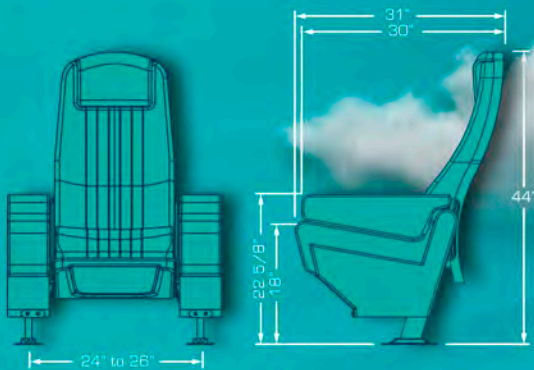

# CAPRI PV2

A great Swing back model with a wide cushion between seats gives you that extra space and comfort you are looking for. PV2 is an integrated double cupholder arm with a top pyramid shape which was designed to share it without rubbing arms, its cushioned and upholstered pads enhance its comfort. Or if preferred it can be selected without pads due to the nice textured surface. Numbering plates available thus, your reserved seating system has a new partner.

# CAPRI ROCKER/SWING

The perfect rocking seat with a simultaneous seat and back motion completely silent, the noiseless tilt up bottom allows patrons a safe and efficient walk out. Look for the swing version (only back motion) and the variety of available flip up arms.