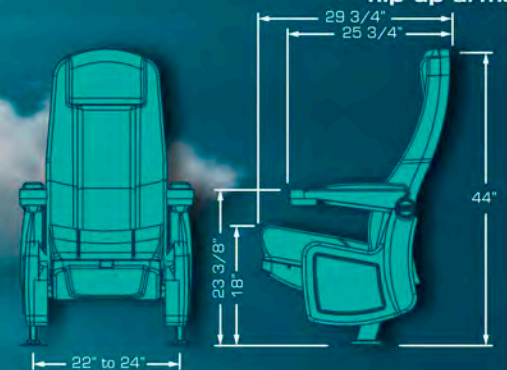

CAPRI ROCKER/SWING

The perfect rocking seat with a simultaneous seat and back motion completely silent, the noiseless tilt up bottom allows patrons a safe and efficient walk out. Look for the swing version (only back motion) and the variety of available flip up arms.