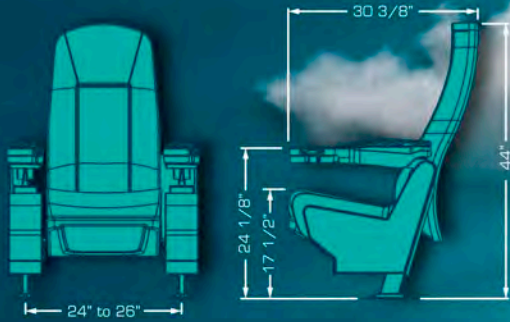

# ALESSANDRIA PV2

A great Swing back model with a wide cushion between seats gives you that extra space and comfort you are looking for. PV2 is an integrated double cupholder arm with a top pyramid shape which was designed to share it without rubbing arms, its cushioned and upholstered pads enhance its comfort. Or if preferred it can be selected without pads due to the nice textured surface. Numbering plates available thus, your reserved seating system has a new partner.