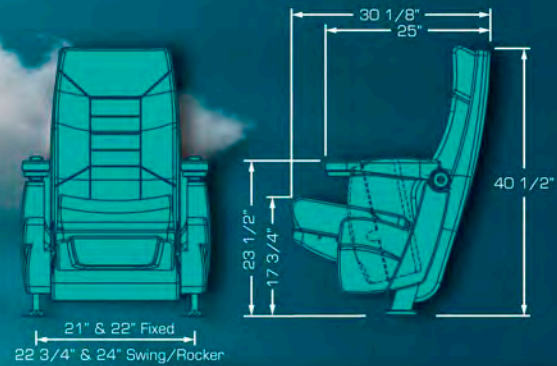

# OMEGA ROCKER/SWING

The perfect rocking seat with a simultaneous seat and back motion completely silent, the noiseless tilt up bottom allows patrons a safe and efficient walk out. Look for the swing version (only back motion) and the variety of available flip up arms.

# VENEZIA

The perfect rocking seat with a simultaneous seat and back motion completely silent, the noiseless tilt up bottom allows patrons a safe and efficient walk out. Look for the swing version (only back motion) and the variety of available flip up arms.