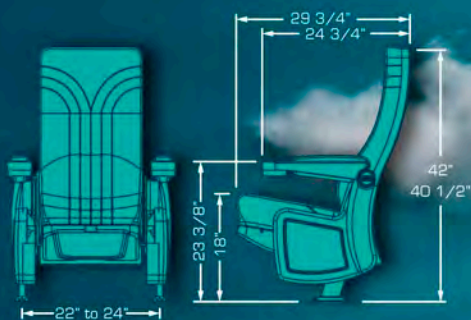

VESUBIO ROCKER/SWING

The perfect rocking seat with a simultaneous seat and back motion completely silent, the noiseless tilt up bottom allows patrons a safe and efficient walk out. Look for the swing version (only back motion) and the variety of available flip up arms.