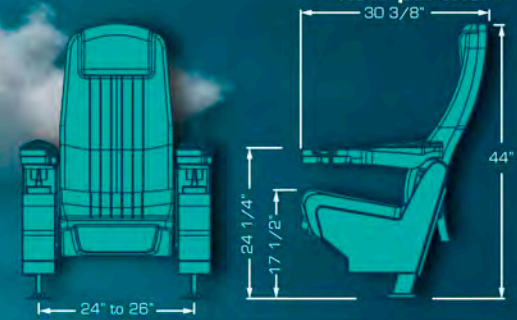

# CAPRI PV2

A great Swing back model with a wide cushion between seats gives you that extra space and comfort you are looking for. PV2 is an integrated double cupholder arm with a top pyramid shape which was designed to share it without rubbing arms, its cushioned and upholstered pads enhance its comfort. Or if preferred it can be selected without pads due to the nice textured surface. Numbering plates available thus, your reserved seating system has a new partner.