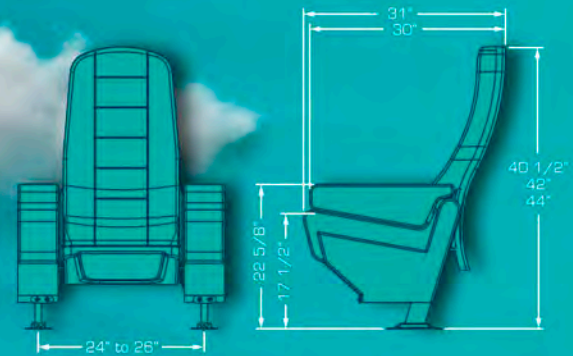

ALESSANDRIA PLUS

Its cushion between seats gives you a plus in space and comfort, the fully cushioned and upholstered arms allow you to live an experience of total comfort, besides enjoying a totally silent swinging and perfect loveseat. Enjoy a high end seat without sacrificing space