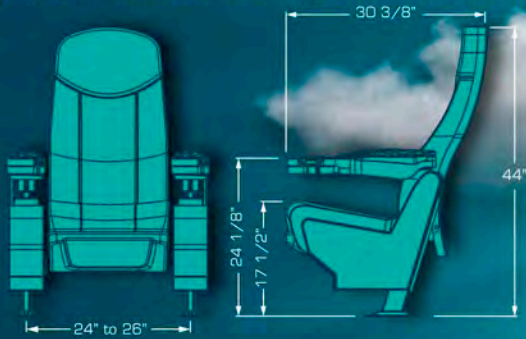

# IMPERIAL PV2

A great Swing back model with a wide cushion between seats gives you that extra space and comfort you are looking for. PV2 is an integrated double cupholder arm with a top pyramid shape which was designed to share it without rubbing arms, its cushioned and upholstered pads enhance its comfort. Or if preferred it can be selected without pads due to the nice textured surface. Numbering plates available thus, your reserved seating system has a new partner.

# IMPERIAL PLUS

Its cushion between seats gives you a plus in space and comfort, the fully cushioned and upholstered arms allow you to live an experience of total comfort, besides enjoying a totally silent swinging and perfect loveseat. Enjoy a high end seat without sacrificing space.

# IMPERIAL ROCKER/SWING

The perfect rocking seat with a simultaneous seat and back motion completely silent, the noiseless tilt up bottom allows patrons a safe and efficient walk out. Look for the swing version (only back motion) and the variety of available flip up arms.

# OMEGA PV2

A great Swing back model with a wide cushion between seats gives you that extra space and comfort you are looking for. PV2 is an integrated double cupholder arm with a top pyramid shape which was designed to share it without rubbing arms, its cushioned and upholstered pads enhance its comfort. Or if preferred it can be selected without pads due to the nice textured surface. Numbering plates available thus, your reserved seating system has a new partner.