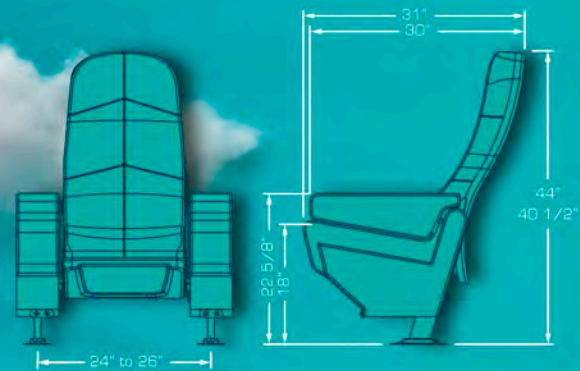

ANGELA PLUS

Its cushion between seats gives you a plus in space and comfort, the fully cushioned and upholstered arms allow you to live an experience of total comfort, besides enjoying a totally silent swinging and perfect loveseat. Enjoy a high end seat without sacrificing space.