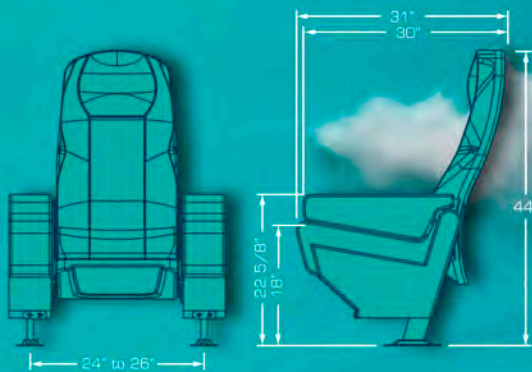

COBRA PLUS

Its cushion between seats gives you a plus in space and comfort, the fully cushioned and upholstered arms allow you to live an experience of total comfort, besides enjoying a totally silent swinging and perfect loveseat. Enjoy a high end seat without sacrificing space.