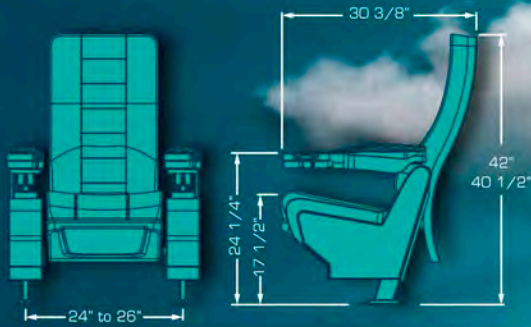

VESUBIO PV2

A great Swing back model with a wide cushion between seats gives you that extra space and comfort you are looking for. PV2 is an integrated double cupholder arm with a top pyramid shape which was designed to share it without rubbing arms, its cushioned and upholstered pads enhance its comfort. Or if preferred it can be selected without pads due to the nice textured surface. Numbering plates available thus, your reserved seating system has a new partner.