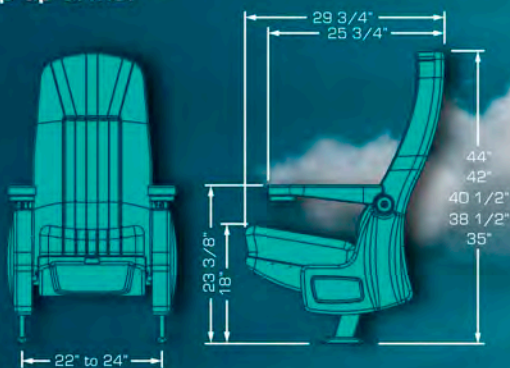

ALESSANDRIA ROCKER/SWING

The perfect rocking seat with a simultaneous seat and back motion completely silent, the noiseless tilt up bottom allows patrons a safe and efficient walk out. Look for the swing version (only back motion) and the variety of available flip up arms.