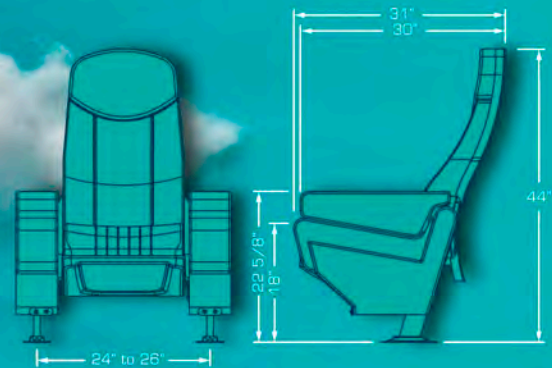

OMEGA PLUS

Its cushion between seats gives you a plus in space and comfort, the fully cushioned and upholstered arms allow you to live an experience of total comfort, besides enjoying a totally silent swinging and perfect loveseat. Enjoy a high end seat without sacrificing space.