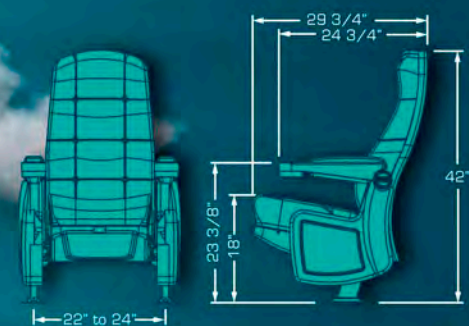

# IMPERIAL PV2

A great Swing back model with a wide cushion between seats gives you that extra space and comfort you are looking for. PV2 is an integrated double cupholder arm with a top pyramid shape which was designed to share it without rubbing arms, its cushioned and upholstered pads enhance its comfort. Or if preferred it can be selected without pads due to the nice textured surface. Numbering plates available thus, your reserved seating system has a new partner.

# IMPERIAL ROCKER/SWING

The perfect rocking seat with a simultaneous seat and back motion completely silent, the noiseless tilt up bottom allows patrons a safe and efficient walk out. Look for the swing version (only back motion) and the variety of available flip up arms.