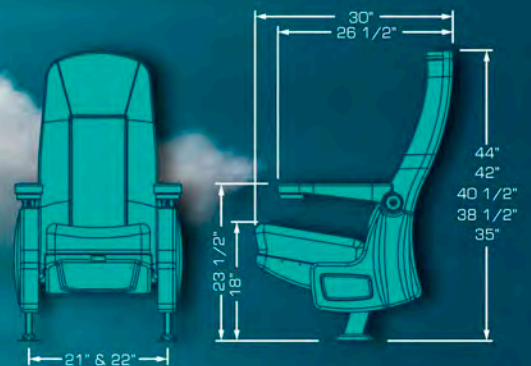

ALESSANDRIA FIXED

Never had a fixed seat reached such great comfort. The anatomy of its backs and cushions is adaptable to narrow places. A variety of back heights is available to be installed on flat floors.