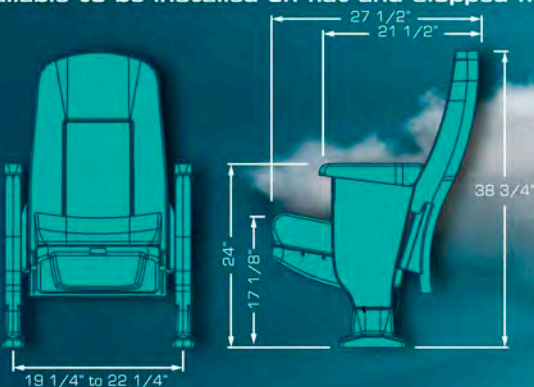

ALESSANDRIA E H2

The plastic pedestals make of H2 an environment's best friend, while you forget about rust, scrapped paint and scratches. The anatomy of its backs and cushions is adaptable to narrow places. A variety of back heights is available to be installed on flat and sloped floors.