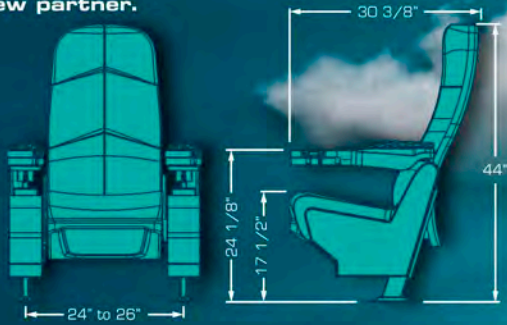

ANGELA PV2

A great Swing back model with a wide cushion between seats gives you that extra space and comfort you are looking for. PV2 is an integrated double cupholder arm with a top pyramid shape which was designed to share it without rubbing arms, its cushioned and upholstered pads enhance its comfort. Or if preferred it can be selected without pads due to the nice textured surface. Numbering plates available thus, your reserved seating system has a new partner.