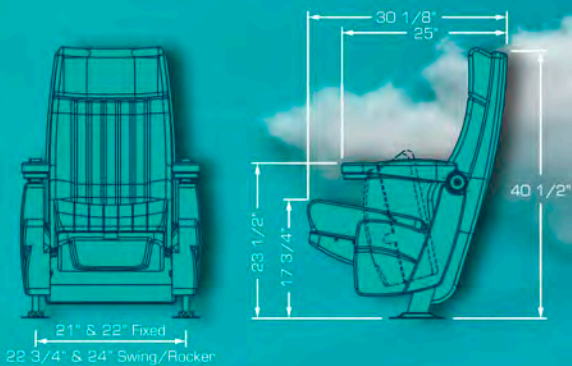

# OMEGA ROCKER/SWING

The perfect rocking seat with a simultaneous seat and back motion completely silent, the noiseless tilt up bottom allows patrons a safe and efficient walk out. Look for the swing version (only back motion) and the variety of available flip up arms.

# VENEZIA

The perfect rocking seat with a simultaneous seat and back motion completely silent, the noiseless tilt up bottom allows patrons a safe and efficient walk out. Look for the swing version (only back motion) and the variety of available flip up arms.

# FIRENZE

The perfect rocking seat with a simultaneous seat and back motion completely silent, the noiseless tilt up bottom allows patrons a safe and efficient walk out. Look for the swing version (only back motion) and the variety of available flip up arms.