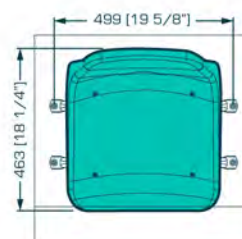

Respaldo alto y anatómico de una sola pared para aprovechamiento máximo de espacio. Con una ventana para ventilación. La fijación de acero y tubular puede ser oculta o expuesta de acuerdo a las necesidades de espacio.

*Aditivos UV sobre pedido