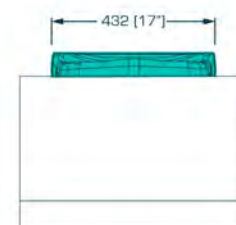

Dimensiones estándar, estas pueden variar por proyecto.
Standard dimensions, these may vary by project.
La imagen sólo es representativa, los colores pueden variar.
The image is only representative, the colors can vary.
MOBILIARIO se reserva el derecho de modificar las especificaciones del producto sin previo aviso.
MOBILIARIO reserves the right to modify the characteristics of the product without notice.