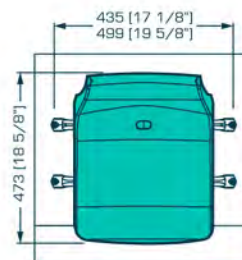

JG

Respaldo alto y anatómico de una sola pared. Para aprovechamiento máximo de espacio. Con placas de fijación de acero y tubular ya sea oculta o expuesta de acuerdo a la necesidad del espacio.

*Aditivos UV sobre pedido.

ASIENTOS PARA GRADAS BLEACHER SEATS

Durable

Respaldo alto de una sola pared.

Especialmente diseñada para huellas pequeñas sin sacrificar el soporte lumbar, con placas para fijación en acero, de acuerdo a las necesidades del espacio. inyección en polipropileno de alto impacto.

*Aditivos UV sobre pedido

2000

Respaldo alto y anatómico de una sola pared para aprovechamiento máximo de espacio. Con una ventana para ventilación. La fijación de acero y tubular puede ser oculta o expuesta de acuerdo a las necesidades de espacio.

*Aditivos UV sobre pedido