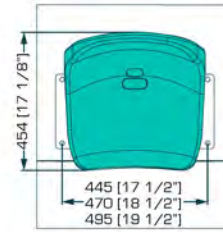

ASIENTOS PARA GRADAS BLEACHER SEATS

Confort