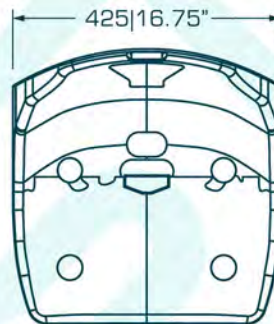

World Wide Sales Ventas Resto Del Mundo www.mobiliarioseating.com

Ventas México www.mobiliario.net