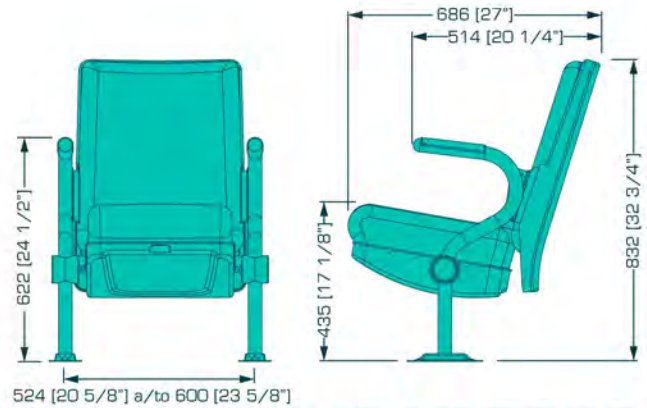

Scala RT

Butaca de diseño moderno, cómoda y espaciosa, de líneas limpias. Respaldo puede ser plano o con soporte lumbar. Asiento abatible. Diseñada para zonas vip palcos y salas de prensa,

SUITES Y BANCA DE JUGADORES
SUITES & PLAYERS BENCH

Evolution AL

Diseñada para resistir a la intemperie, no importa que llueva o haga calor, esta butaca con sus costados inyectados en aluminio, esta lista para cualquier tipo de clima. su asiento anatomico modelo "S" hace a la butaca la mas comoda.