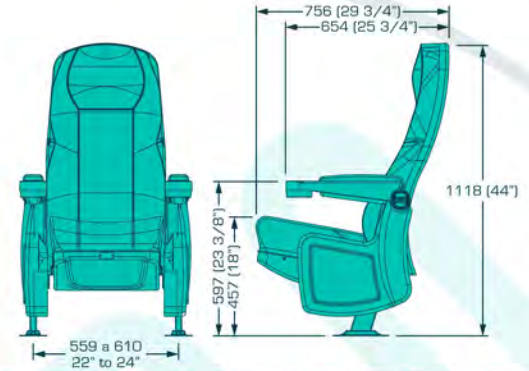

Diseño original y deportivo, soporte en riñoneras y cabecera optimo para el descanso de los jugadores. sistema de rocekeo (opcional)que permitira a los jugadores estirando extremidades y asi evitar el enfriamiento repentino de las piernas. personalizala en doble tono de tapiceria conforme a los colores de tu equipo.

SUITES Y BANCA DE JUGADORES / SUITES & PLAYERS BENCH

Capri