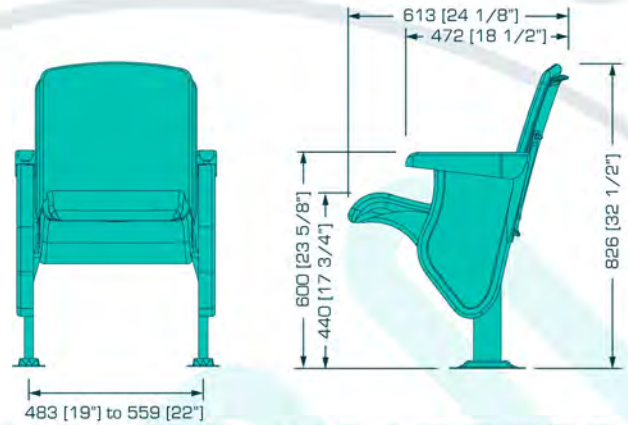

Roma S

Diseño Clasico, Asiento y Respaldo Diseñados anatomicamente para brindar mayor comfort. butaca de estructura fija, con asiento abatible y mecanismo silencioso de larga vida util. de instalacion para cubrir hasta el mas minimo espacio.

SUITES Y BANCA DE JUGADORES

Roma RT

La butaca mas Slim, Asiento y Respaldo Diseñados anatomicamente. butaca de estructura fija, con asiento abatible. Instalacion para cubrir hasta el mas minimo espacio. Es perfecta para espacios reducidos y poder tener el mayor aforo sin sacrificar comodidad.