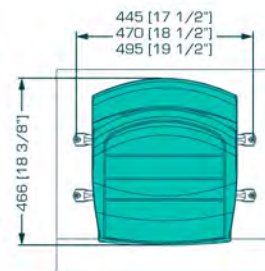

Respaldo alto y anatómico de una sola pared. Para aprovechamiento máximo de espacio. Con placas de fijación de acero y tubular ya sea oculta o expuesta de acuerdo a la necesidad del espacio.

*Aditivos UV sobre pedido.

ASIENTOS PARA GRADAS BLEACHER SEATS

Durable