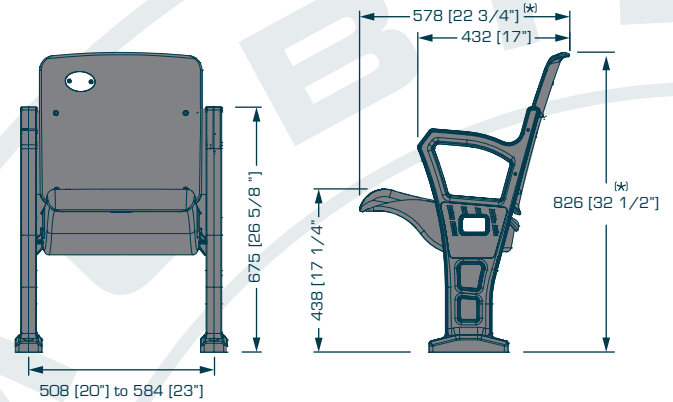

ROMA S-HPL

Introduciéndonos en el arte moderno, Roma S-HPL hará que tu lugar sea único. Con sus pedestales plásticos estilizados y asientos contorneados que invitan a la gente a sentarse. Roma S-HPL hará que te olvides de la corrosión, oxidación y las rayaduras en la pintura. Falling in to the state of the art. Roma S-HPL will make your venue look unique. With stylish plastic pedestals and contoured seats that invite people to have a seat. Roma S-HPL will make you forget corrosion, oxidation and scratches in the paint.