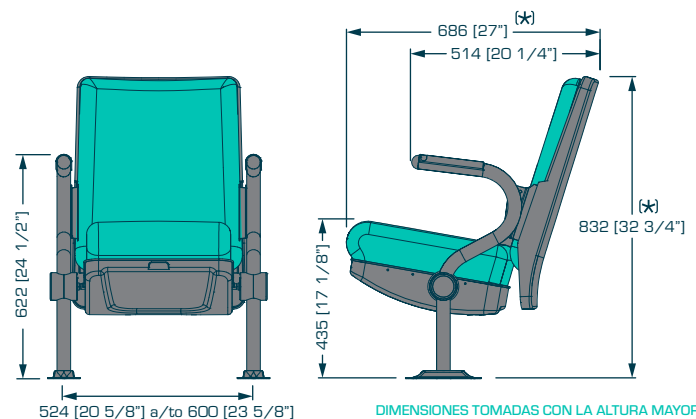

Nuestra butaca Convencional se convierte en una pieza de diseño gracias a su pedestal curvo con brazo incluido fabricado en tubo redondo. Our conventional seat becomes a great piece of design due to its curved pedestal with armrest included, manufactured with rounded steel tube.