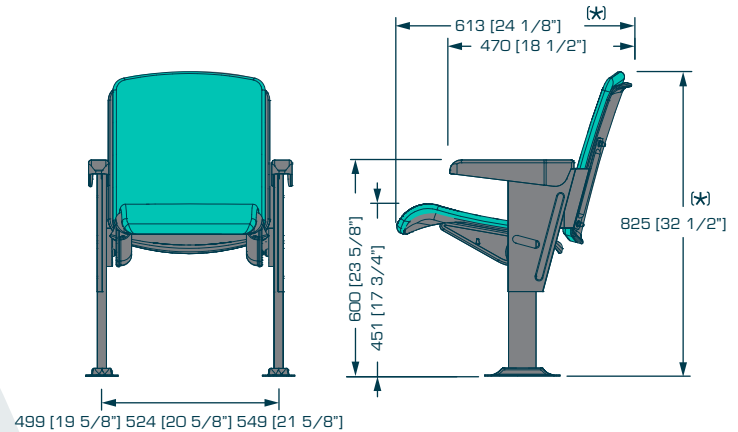

(k) Tolerancia/Tolerance: 6.35 [0.25"]
Unidades/Units: mm [in]

DIMENSIONES TOMADAS CON LA ALTURA MAYOR
DIMENSIONS TAKEN FROM THE TALLEST BACK HEIGHT

ROMA T

Nuestra Butaca Roma "T" con una variedad de opciones se encuentra disponible con costados de acero rectangular. Ideal para amueblar lugares reducidos, sin perder confort gracias a su anatomía en asiento y respaldo. Our Roma "T" seat is available with rectangular steel end standards. Ideal for furnishing small places, without losing comfort due to its anatomic shape in the bottom seat. Available on a wide range of upholstery and variety of colors.