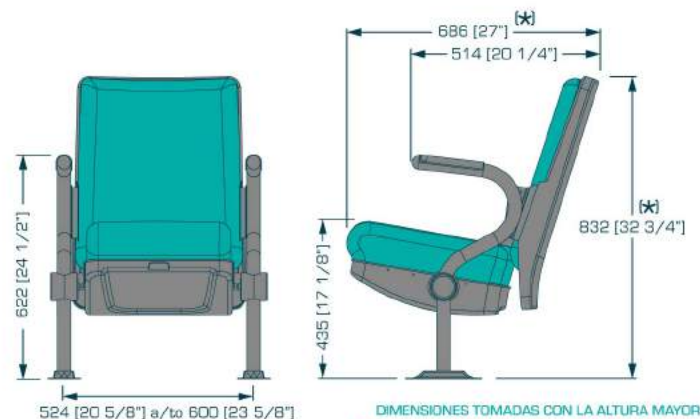

Nuestra butaca Convencional se convierte en una pieza de diseño gracias a su pedestal curvo con brazo incluido fabricado en tubo redondo. Our conventional seat becomes a great piece of design due to its curved pedestal with armrest included, manufactured with rounded steel tube.