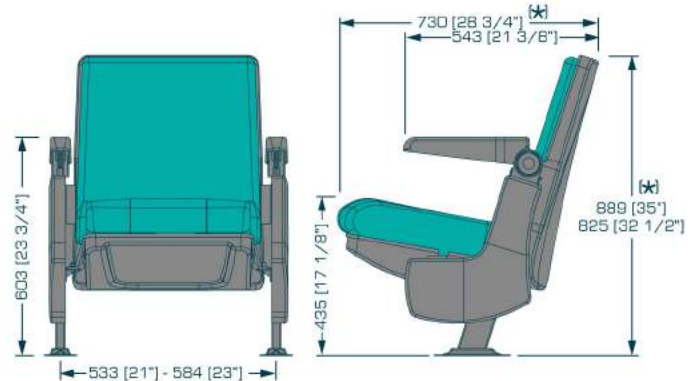

Nuestro LoveSeat con brazos abatibles y tapa de centro acojinada te permitirán el aprovechamiento de espacios, mayor amplitud en las zonas de reposo y acercamiento con nuestros compañeros. Our Loveseat with flip-up armrests and cushioned center standard cover, will allow you to take advantage of all spaces, creating greater amplitude in the resting areas and closer environments with our companions.