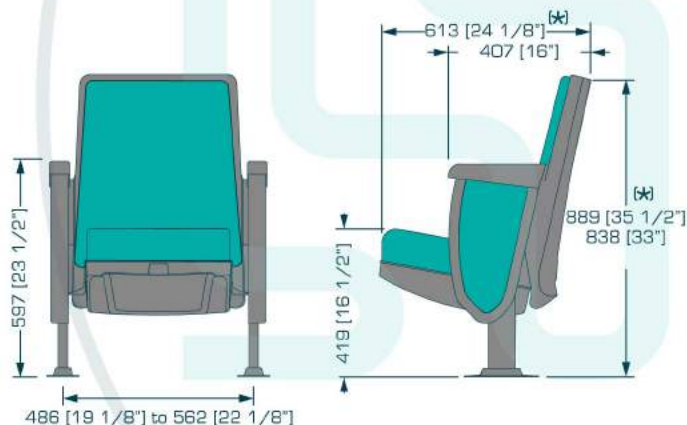

CONVENTION

COMPACT

Nunca hubieras imaginado que en un lugar angosto se pudiera amueblar con butacas. Nuestra Convention Compact con dimensiones especiales permite ser instalada en zonas estrechas; además de maximizar el aforo. You would have never imagined that a narrow place could be furnished with armchairs. Our Convention Compact with special dimensions can be installed in short areas besides maximizing the capacity of the venue.

CONVENTION S

Porque la zona de reposo requiere de confort, el asiento "S" con curvas anatómicas te permitirán relajarte y descansar. Sus costados de diseño moderno serán la combinación perfecta. Because the resting area requires comfort, the "S" bottom seat with anatomical curves will allow you to relax and rest. Its standards with a modern design will be the perfect combination.