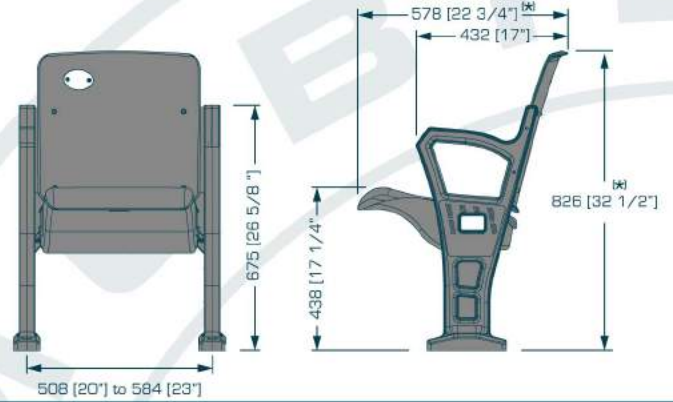

Introduciéndonos en el arte moderno, Roma S-HPL hará que tu lugar sea único. Con sus pedestales plásticos estilizados y asientos contorneados que invitan a la gente a sentarse. Roma S-HPL hará que te olvides de la corrosión, oxidación y las rayaduras en la pintura. Falling in to the state of the art. Roma S-HPL will make your venue look unique. With stylish plastic pedestals and contoured seats that invite people to have a seat. Roma S-HPL will make you forget corrosion, oxidation and scratches in the paint.