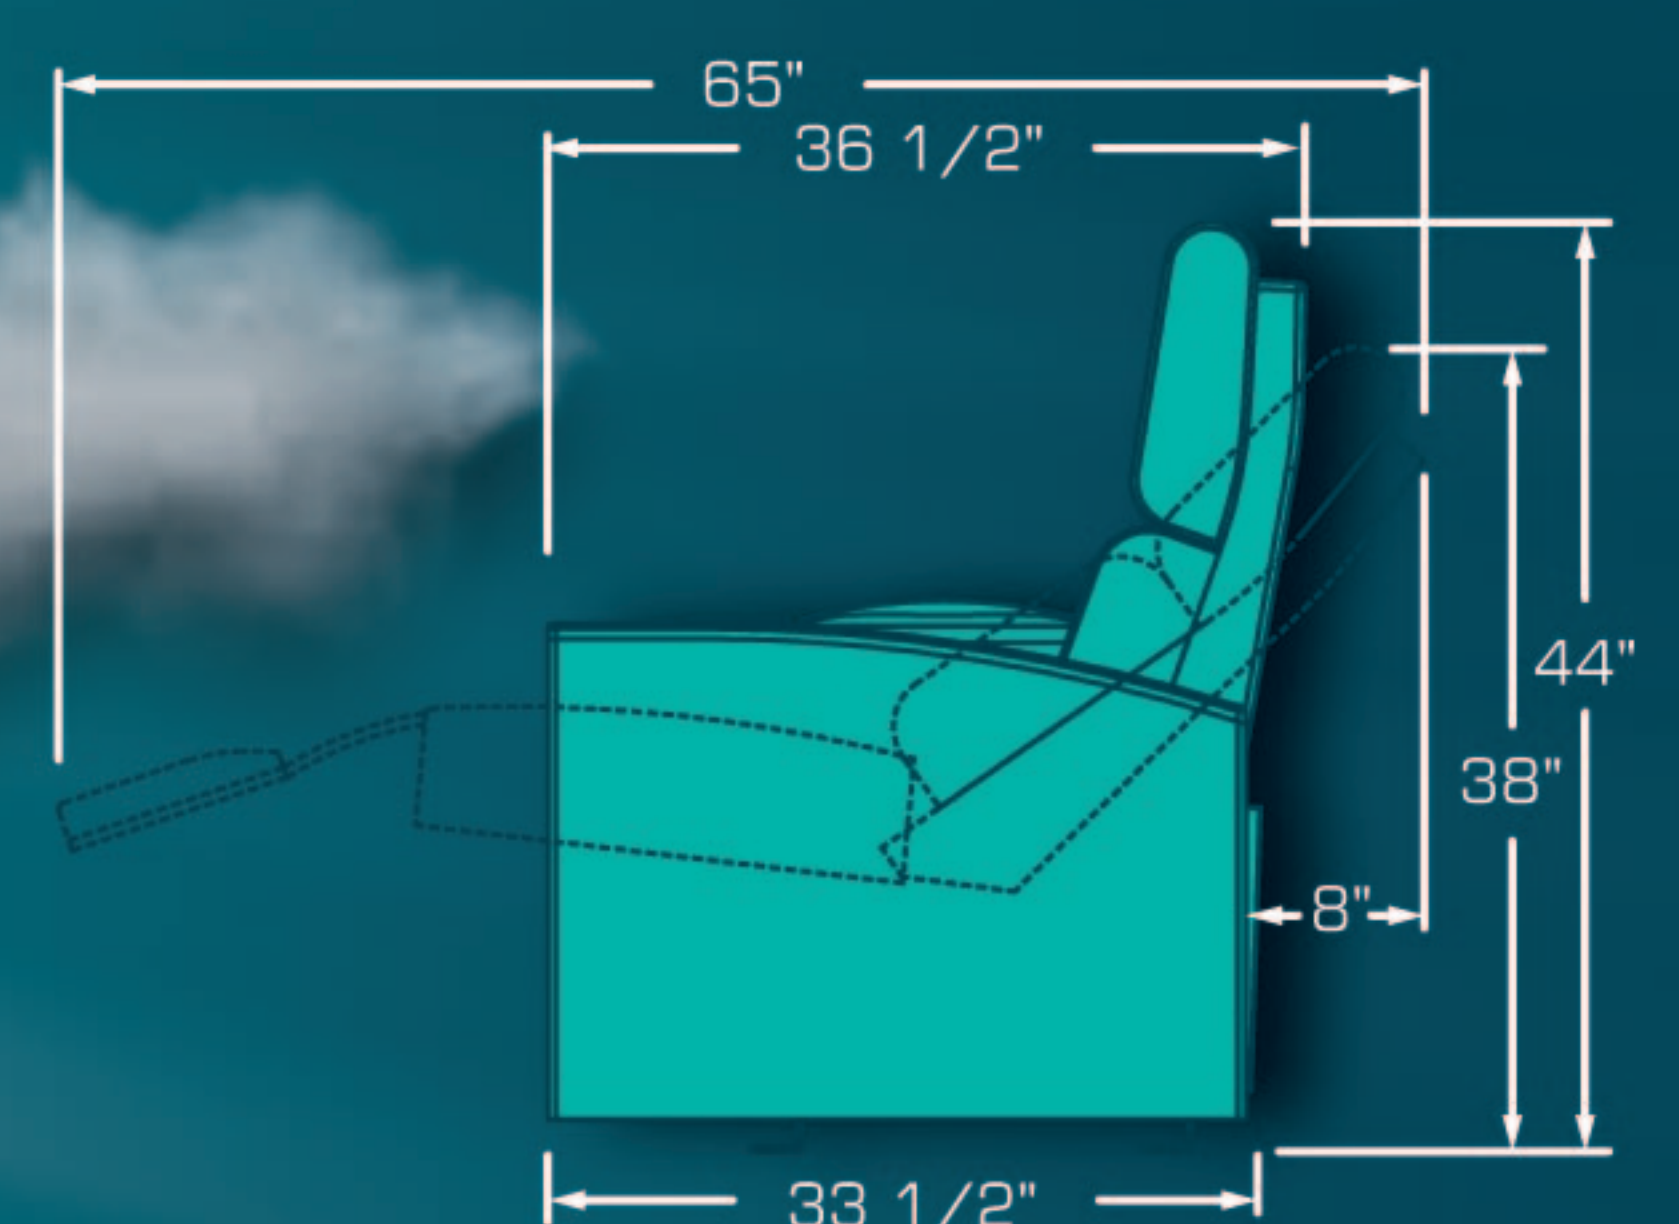

HERMUS ELECTRIC

All the luxury and comfort of a recliner, at the reach of a click. Find your most comfortable feel and stop there, enjoy your favorite films and meals just as if you were at home. It's tufted back makes of it one of a kind. Flip up arms and bottom will complete this beauty.