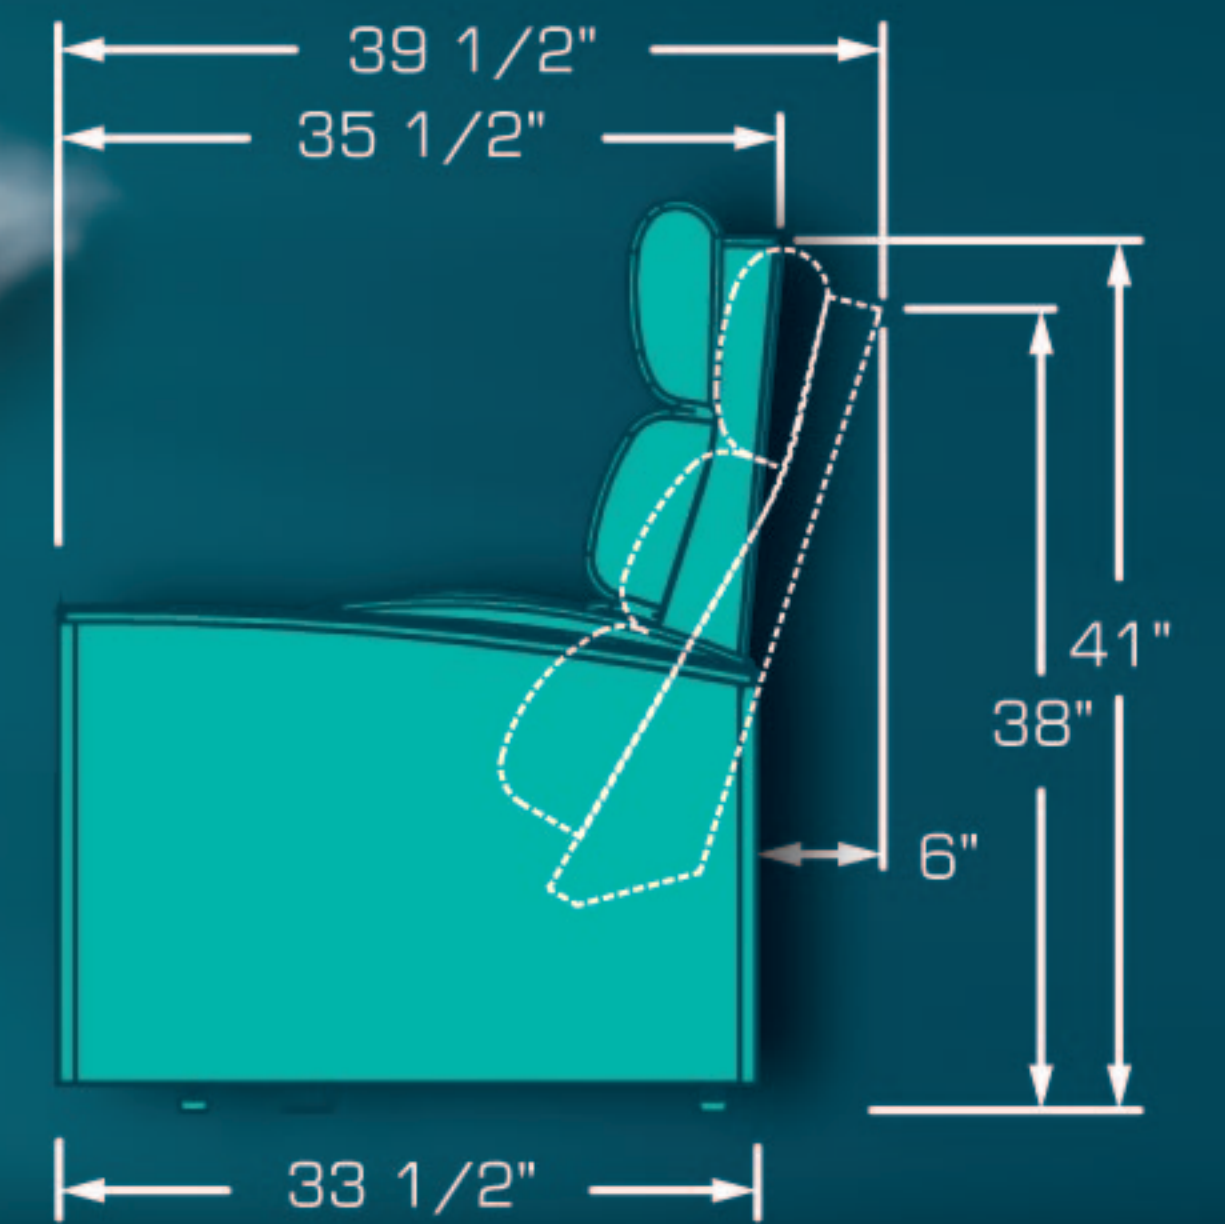

DREAMER ROCKER

We achieved a TOP cinema seat with our Rocker mechanism which has been tested by our customers for more than 30 years, getting an incredible comfort. Its soft cushions and design, embraces you in a silent and harmonious rocking experience. Perfect seat for continuous rows or if preferred available in Loveseat or Individual version.