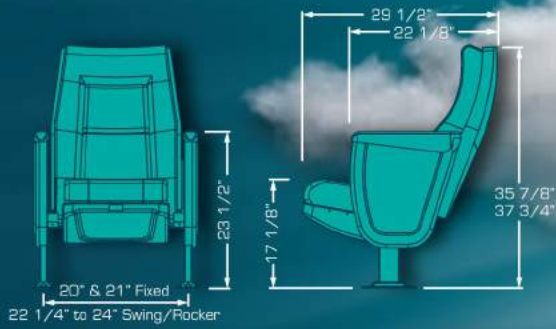

MARQUIS CMX

Never had a fixed seat reached such great comfort. The anatomy of its backs and cushions is adaptable to narrow places. A variety of back heights is available to be installed on flat floors.