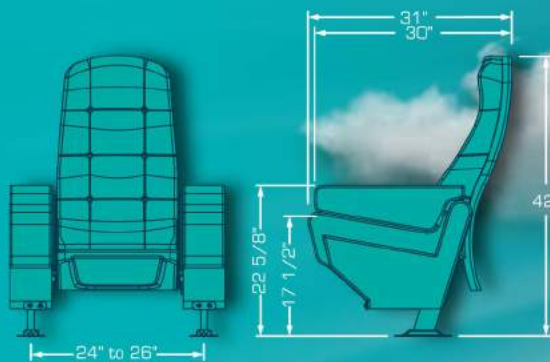

IMPERIAL PLUS

Its cushion between seats gives you a plus in space and comfort, the fully cushioned and upholstered arms allow you to live an experience of total comfort, besides enjoying a totally silent swinging and perfect loveseat. Enjoy a high end seat without sacrificing space.