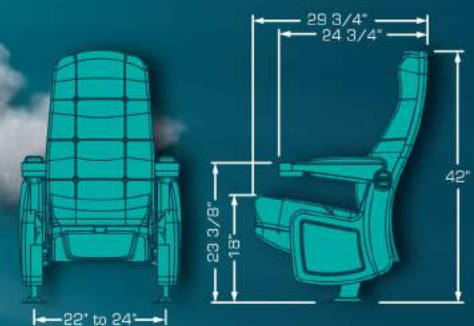

IMPERIAL ROCKER/SWING

The perfect rocking seat with a simultaneous seat and back motion completely silent, the noiseless tilt up bottom allows patrons a safe and efficient walk out. Look for the swing version (only back motion) and the variety of available flip up arms.