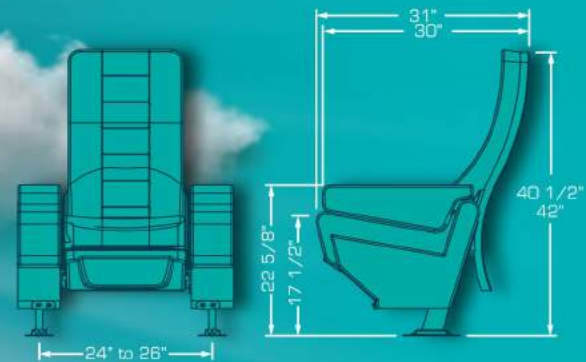

VESUBIO PLUS

Its cushion between seats gives you a plus in space and comfort, the fully cushioned and upholstered arms allow you to live an experience of total comfort, besides enjoying a totally silent swinging and perfect loveseat. Enjoy a high end seat without sacrificing space.