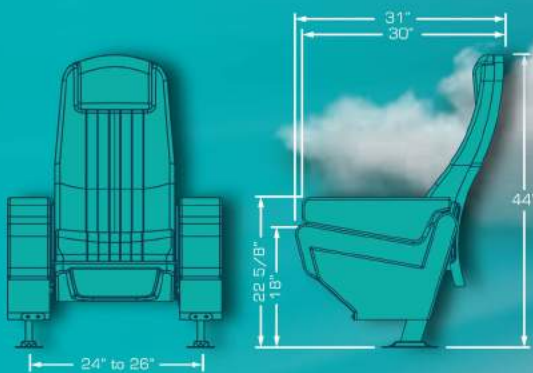

CAPRI PV2

A great Swing back model with a wide cushion between seats gives you that extra space and comfort you are looking for. PV2 is an integrated double cupholder arm with a top pyramid shape which was designed to share it without rubbing arms, its cushioned and upholstered pads enhance its comfort. Or if preferred it can be selected without pads due to the nice textured surface. Numbering plates available thus, your reserved seating system has a new partner.

CAPRI ROCKER/SWING

The perfect rocking seat with a simultaneous seat and back motion completely silent, the noiseless tilt up bottom allows patrons a safe and efficient walk out. Look for the swing version (only back motion) and the variety of available flip up arms.