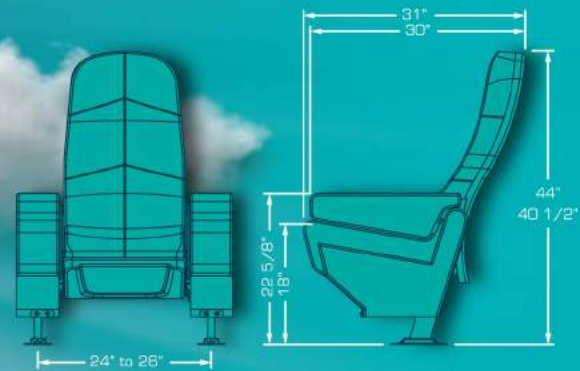

ANGELA PLUS

Its cushion between seats gives you a plus in space and comfort, the fully cushioned and upholstered arms allow you to live an experience of total comfort, besides enjoying a totally silent swinging and perfect loveseat. Enjoy a high end seat without sacrificing space.