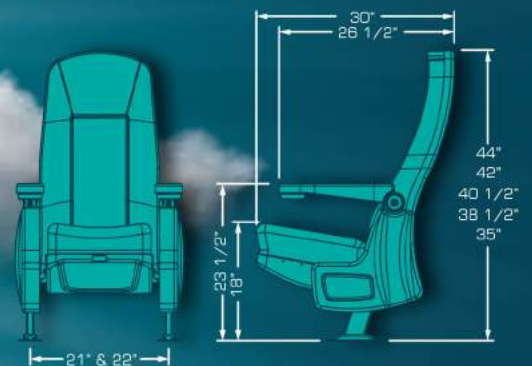

ALESSANDRIA FIXED

Never had a fixed seat reached such great comfort. The anatomy of its backs and cushions is adaptable to narrow places. A variety of back heights is available to be installed on flat floors.