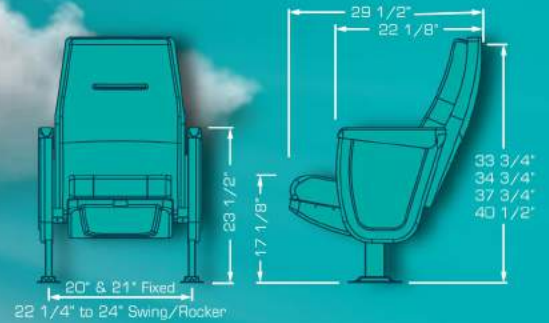

MARQUIS CONCORDE

The perfect rocking seat with a simultaneous seat and back motion completely silent, the noiseless tilt up bottom allows patrons a safe and efficient walk out. Look for the swing version (only back motion) and the variety of available flip up arms.