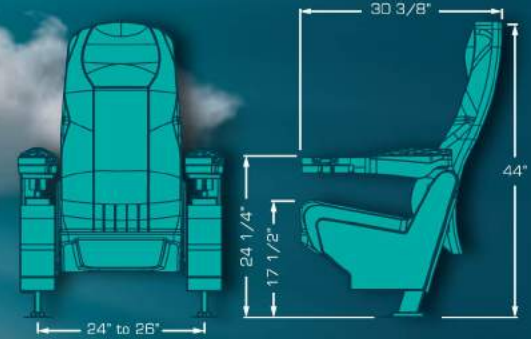

ANGELA ROCKER/SWING

The perfect rocking seat with a simultaneous seat and back motion completely silent, the noiseless tilt up bottom allows patrons a safe and efficient walk out. Look for the swing version (only back motion) and the variety of available flip up arms.

COBRA PV2

A great Swing back model with a wide cushion between seats gives you that extra space and comfort you are looking for. PV2 is an integrated double cupholder arm with a top pyramid shape which was designed to share it without rubbing arms, its cushioned and upholstered pads enhance its comfort. Or if preferred it can be selected without pads due to the nice textured surface. Numbering plates available thus, your reserved seating system has a new partner.