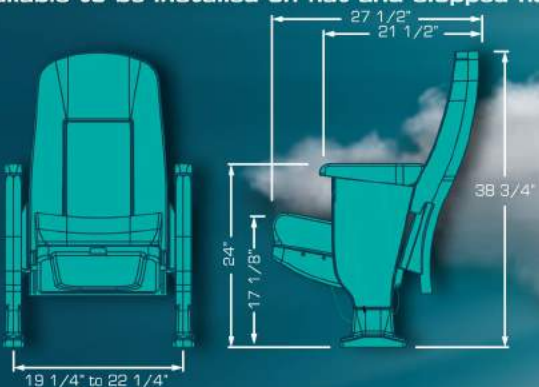

ALESSANDRIA H2

The plastic pedestals make of H2 an environment's best friend, while you forget about rust, scrapped paint and scratches. The anatomy of its backs and cushions is adaptable to narrow places. A variety of back heights is available to be installed on flat and sloped floors.