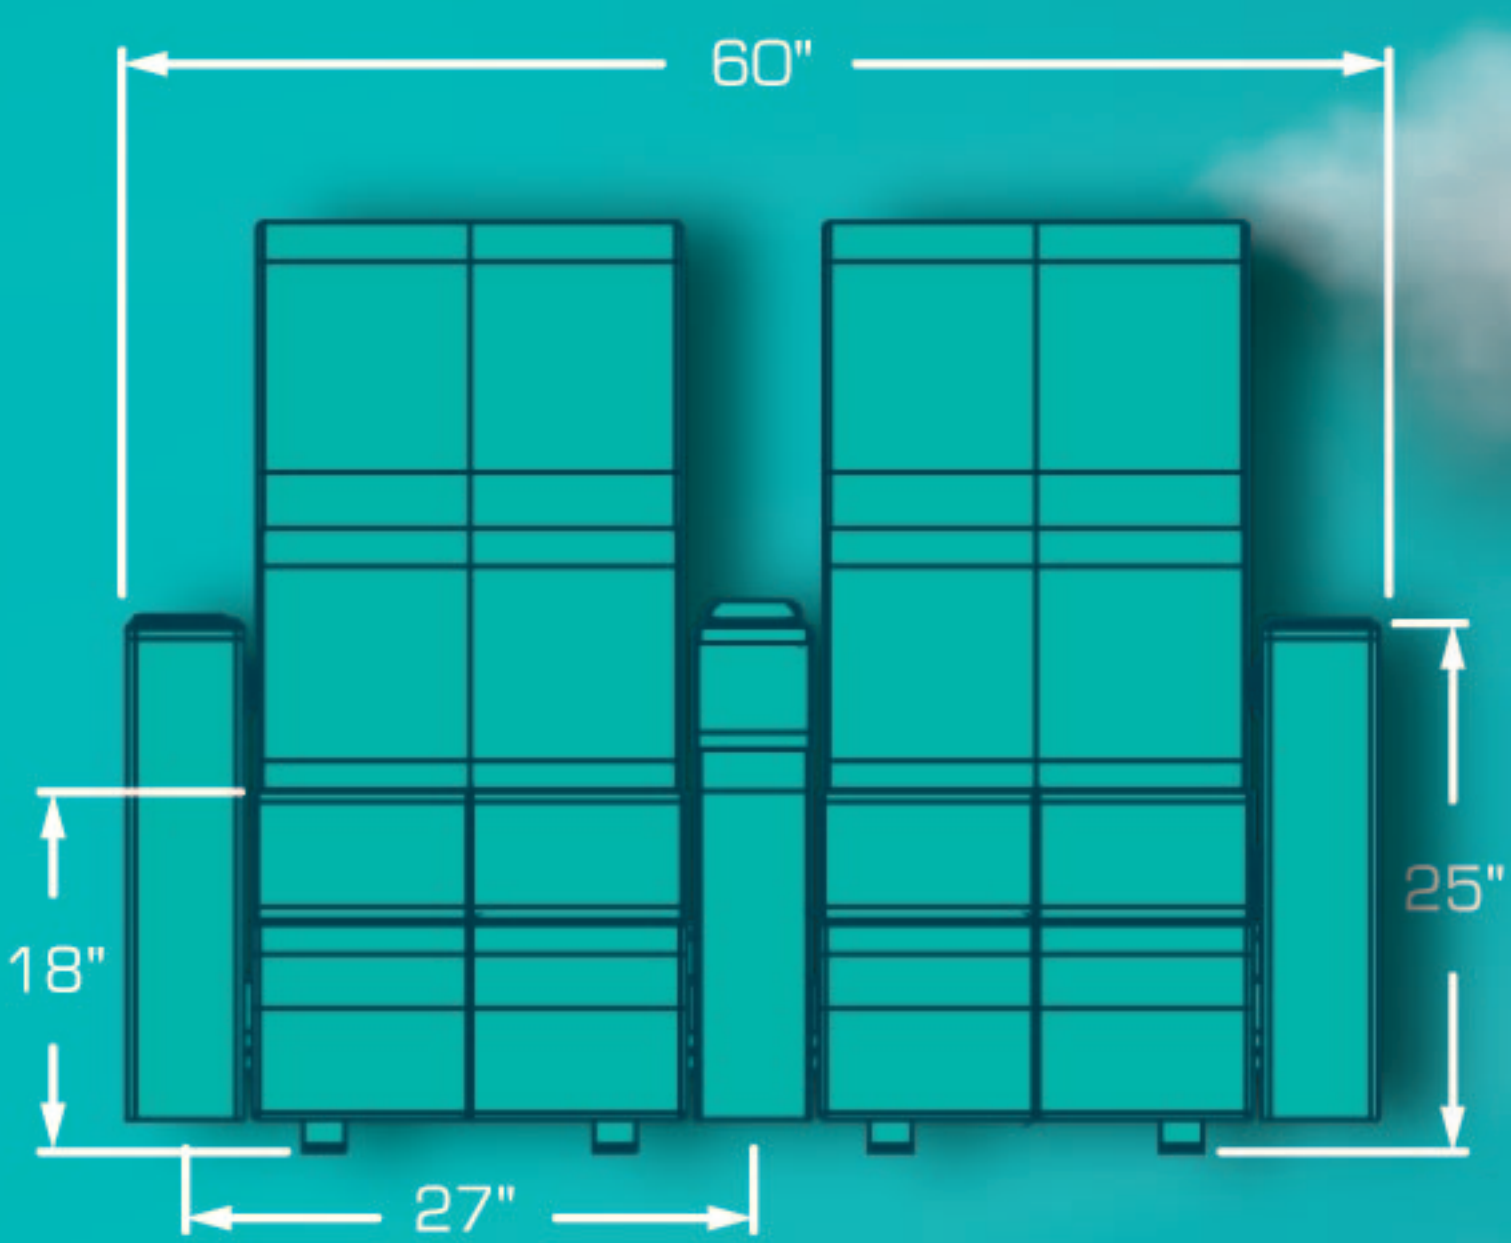

DREAMER ELECTRIC

All the luxury and comfort of a recliner, at the reach of a click. Find your most comfortable feel and stop there, enjoy your favorite films and meals just as if you were at home. Flip up arms and bottom make the Dream come true.