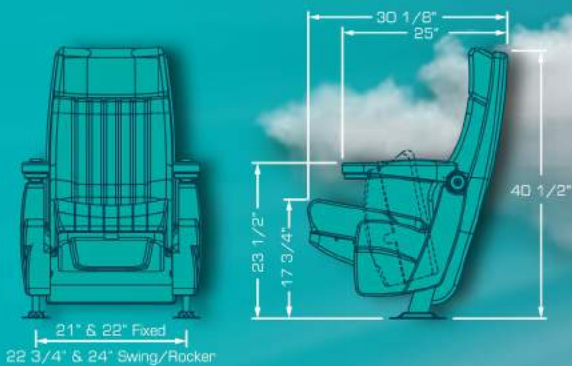

OMEGA ROCKER/SWING

The perfect rocking seat with a simultaneous seat and back motion completely silent, the noiseless tilt up bottom allows patrons a safe and efficient walk out. Look for the swing version (only back motion) and the variety of available flip up arms.

VENEZIA

The perfect rocking seat with a simultaneous seat and back motion completely silent, the noiseless tilt up bottom allows patrons a safe and efficient walk out. Look for the swing version (only back motion) and the variety of available flip up arms.

FIRENZE

The perfect rocking seat with a simultaneous seat and back motion completely silent, the noiseless tilt up bottom allows patrons a safe and efficient walk out. Look for the swing version (only back motion) and the variety of available flip up arms.