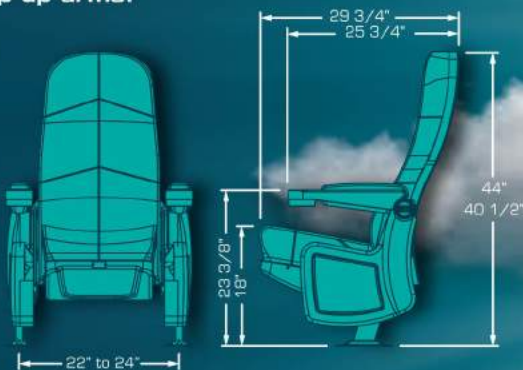

ANGELA ROCKER/SWING

The perfect rocking seat with a simultaneous seat and back motion completely silent, the noiseless tilt up bottom allows patrons a safe and efficient walk out. Look for the swing version (only back motion) and the variety of available flip up arms.