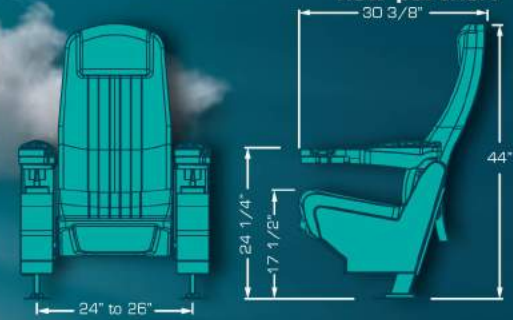

ALESSANDRIA ROCKER/SWING

The perfect rocking seat with a simultaneous seat and back motion completely silent, the noiseless tilt up bottom allows patrons a safe and efficient walk out. Look for the swing version (only back motion) and the variety of available flip up arms.

CAPRI PV2

A great Swing back model with a wide cushion between seats gives you that extra space and comfort you are looking for. PV2 is an integrated double cupholder arm with a top pyramid shape which was designed to share it without rubbing arms, its cushioned and upholstered pads enhance its comfort. Or if preferred it can be selected without pads due to the nice textured surface. Numbering plates available thus, your reserved seating system has a new partner.