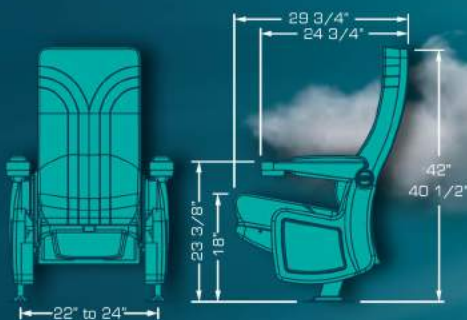

VESUBIO ROCKER/SWING

The perfect rocking seat with a simultaneous seat and back motion completely silent, the noiseless tilt up bottom allows patrons a safe and efficient walk out. Look for the swing version (only back motion) and the variety of available flip up arms.