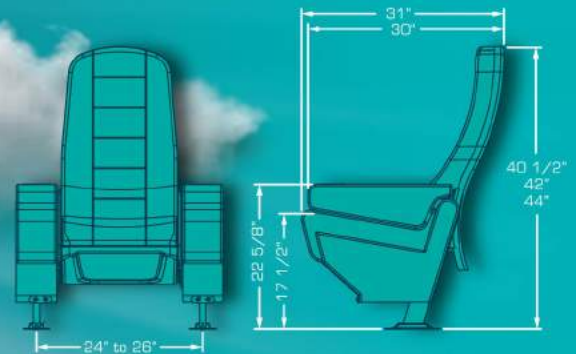

ALESSANDRIA PLUS

Its cushion between seats gives you a plus in space and comfort, the fully cushioned and upholstered arms allow you to live an experience of total comfort, besides enjoying a totally silent swinging and perfect loveseat. Enjoy a high end seat without sacrificing space