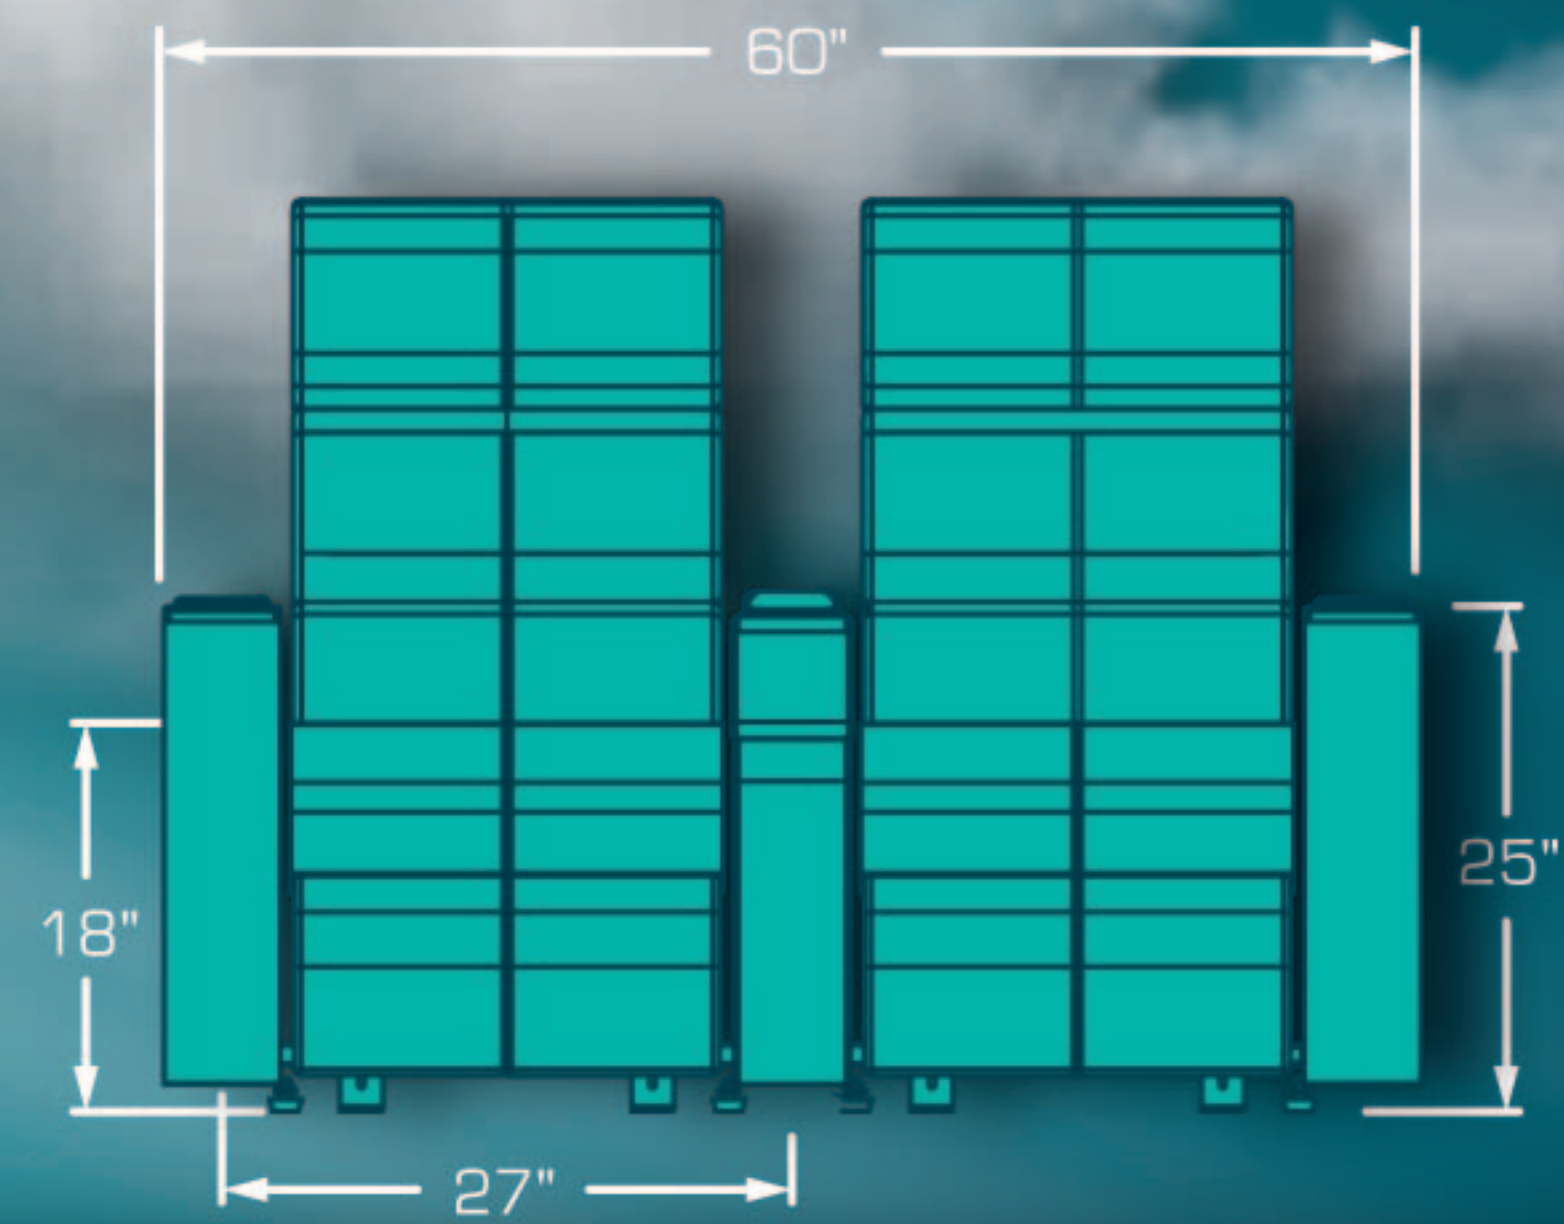

DREAMER ROCKER

We achieved a TOP cinema seat with our Rocker mechanism which has been tested by our customers for more than 30 years, getting an incredible comfort. Its soft cushions and design, embraces you in a silent and harmonious rocking experience. Perfect seat for continuous rows or if preferred available in Loveseat or Individual version.