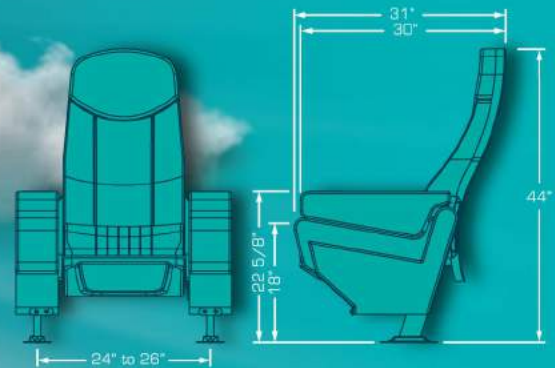

OMEGA PLUS

Its cushion between seats gives you a plus in space and comfort, the fully cushioned and upholstered arms allow you to live an experience of total comfort, besides enjoying a totally silent swinging and perfect loveseat. Enjoy a high end seat without sacrificing space.