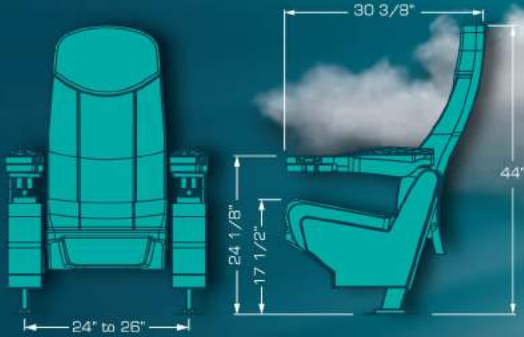

IMPERIAL PLUS

Its cushion between seats gives you a plus in space and comfort, the fully cushioned and upholstered arms allow you to live an experience of total comfort, besides enjoying a totally silent swinging and perfect loveseat. Enjoy a high end seat without sacrificing space.

IMPERIAL ROCKER/SWING

The perfect rocking seat with a simultaneous seat and back motion completely silent, the noiseless tilt up bottom allows patrons a safe and efficient walk out. Look for the swing version (only back motion) and the variety of available flip up arms.

OMEGA PV2

A great Swing back model with a wide cushion between seats gives you that extra space and comfort you are looking for. PV2 is an integrated double cupholder arm with a top pyramid shape which was designed to share it without rubbing arms, its cushioned and upholstered pads enhance its comfort. Or if preferred it can be selected without pads due to the nice textured surface. Numbering plates available thus, your reserved seating system has a new partner.