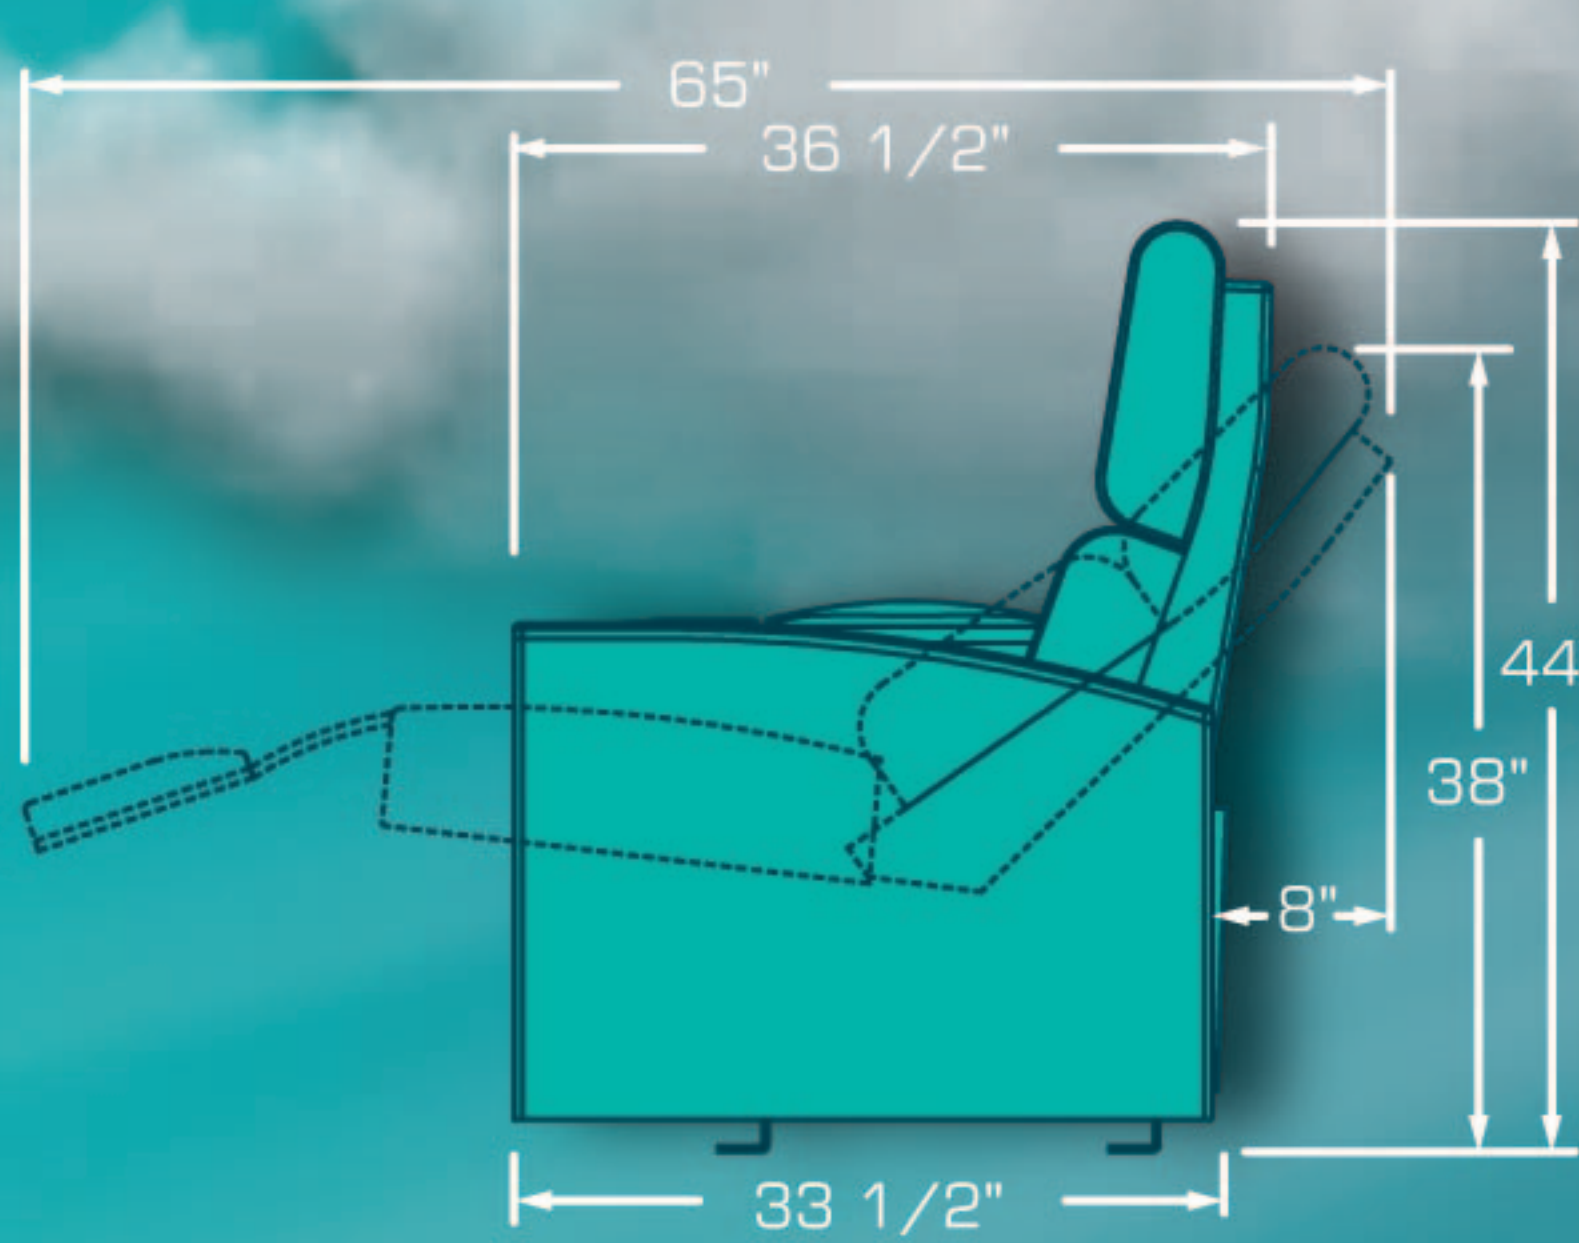

DREAMER ELECTRIC

All the luxury and comfort of a recliner, at the reach of a click. Find your most comfortable feel and stop there, enjoy your favorite films and meals just as if you were at home. Flip up arms and bottom make the Dream come true.