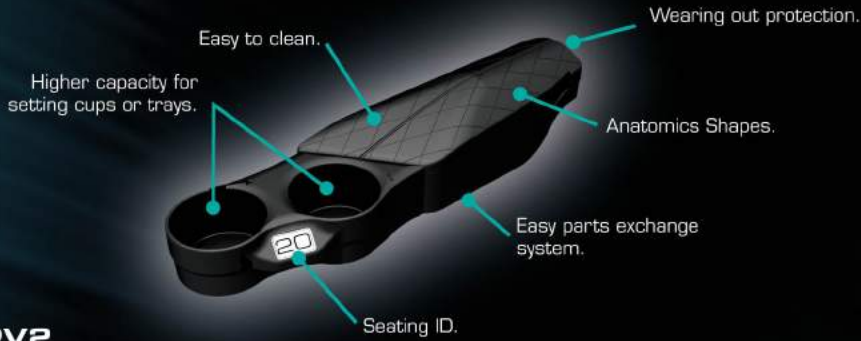

CUPHOLDER ARMREST OPTIONS

PV2
Installation from 24" to 26"