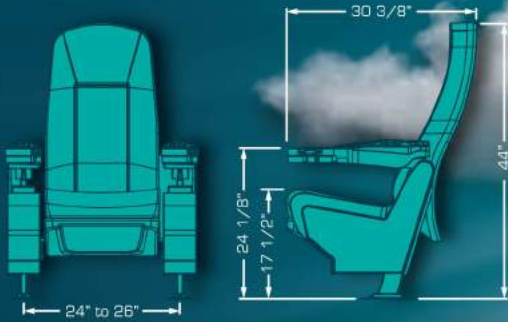

CINEMA SEATING CATALOGUE 2020

MOBILIARIO
S.A. DE C.V.

ALESSANDRIA PV2

A great Swing back model with a wide cushion between seats gives you that extra space and comfort you are looking for. PV2 is an integrated double cupholder arm with a top pyramid shape which was designed to share it without rubbing arms, its cushioned and upholstered pads enhance its comfort. Or if preferred it can be selected without pads due to the nice textured surface. Numbering plates available thus, your reserved seating system has a new partner.