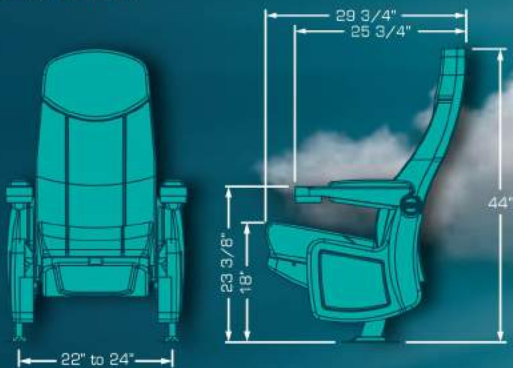

IMPERIAL ROCKER/SWING

The perfect rocking seat with a simultaneous seat and back motion completely silent, the noiseless tilt up bottom allows patrons a safe and efficient walk out. Look for the swing version (only back motion) and the variety of available flip up arms.

OMEGA PV2

A great Swing back model with a wide cushion between seats gives you that extra space and comfort you are looking for. PV2 is an integrated double cupholder arm with a top pyramid shape which was designed to share it without rubbing arms, its cushioned and upholstered pads enhance its comfort. Or if preferred it can be selected without pads due to the nice textured surface. Numbering plates available thus, your reserved seating system has a new partner.

OMEGA ROCKER/SWING

The perfect rocking seat with a simultaneous seat and back motion completely silent, the noiseless tilt up bottom allows patrons a safe and efficient walk out. Look for the swing version (only back motion) and the variety of available flip up arms.