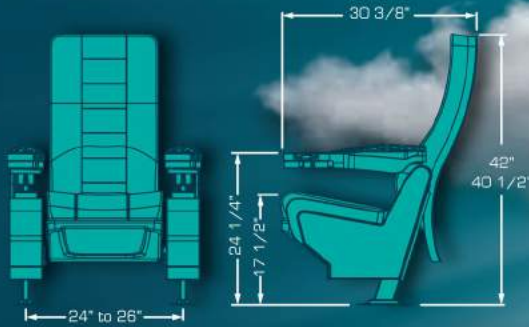

VESUBIO PV2

A great Swing back model with a wide cushion between seats gives you that extra space and comfort you are looking for. PV2 is an integrated double cupholder arm with a top pyramid shape which was designed to share it without rubbing arms, its cushioned and upholstered pads enhance its comfort. Or if preferred it can be selected without pads due to the nice textured surface. Numbering plates available thus, your reserved seating system has a new partner.