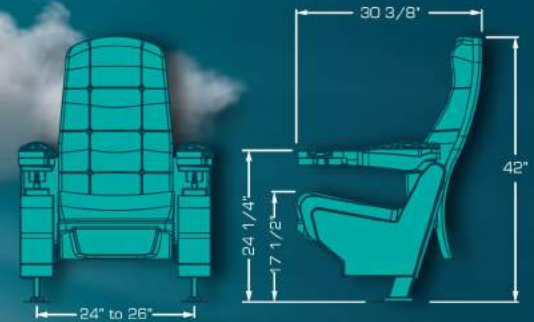

VESUBIO ROCKER/SWING

The perfect rocking seat with a simultaneous seat and back motion completely silent, the noiseless tilt up bottom allows patrons a safe and efficient walk out. Look for the swing version (only back motion) and the variety of available flip up arms.

IMPERIAL PV2

A great Swing back model with a wide cushion between seats gives you that extra space and comfort you are looking for. PV2 is an integrated double cupholder arm with a top pyramid shape which was designed to share it without rubbing arms, its cushioned and upholstered pads enhance its comfort. Or if preferred it can be selected without pads due to the nice textured surface. Numbering plates available thus, your reserved seating system has a new partner.