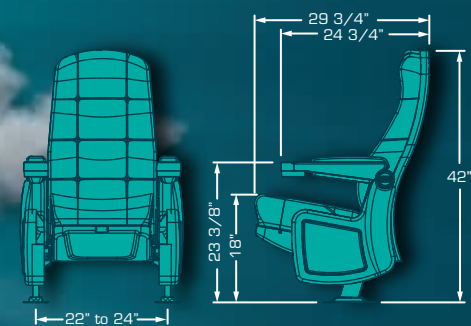

IMPERIAL ROCKER/SWING

The perfect rocking seat with a simultaneous seat and back motion completely silent, the noiseless tilt up bottom allows patrons a safe and efficient walk out. Look for the swing version (only back motion) and the variety of available flip up arms.