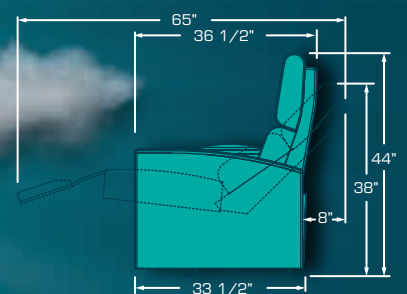

HERMUS ELECTRIC

All the luxury and comfort of a recliner, at the reach of a click. Find your most comfortable feel and stop there, enjoy your favorite films and meals just as if you were at home. It's tufted back makes of it one of a kind. Flip up arms and bottom will complete this beauty.