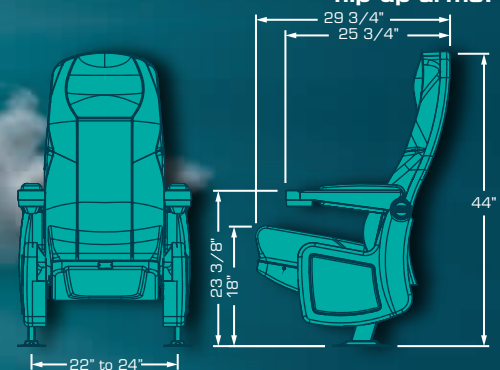

COBRA ROCKER/SWING

The perfect rocking seat with a simultaneous seat and back motion completely silent, the noiseless tilt up bottom allows patrons a safe and efficient walk out. Look for the swing version (only back motion) and the variety of available flip up arms.