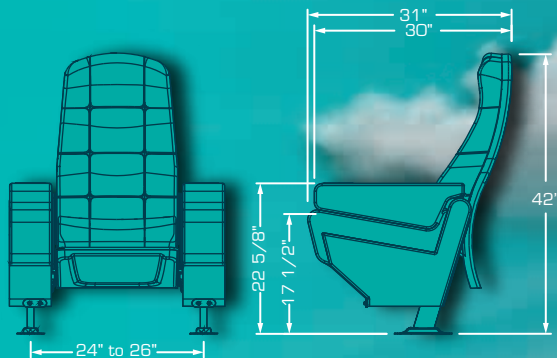

IMPERIAL PV2

A great Swing back model with a wide cushion between seats gives you that extra space and comfort you are looking for. PV2 is an integrated double cupholder arm with a top pyramid shape which was designed to share it without rubbing arms, its cushioned and upholstered pads enhance its comfort. Or if preferred it can be selected without pads due to the nice textured surface. Numbering plates available thus, your reserved seating system has a new partner.

IMPERIAL ROCKER/SWING

The perfect rocking seat with a simultaneous seat and back motion completely silent, the noiseless tilt up bottom allows patrons a safe and efficient walk out. Look for the swing version (only back motion) and the variety of available flip up arms.