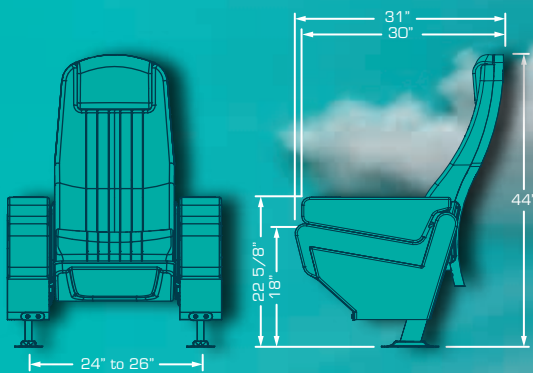

CINEMA SEATING CATALOGUE 2020

ALESSANDRIA PV2

A great Swing back model with a wide cushion between seats gives you that extra space and comfort you are looking for. PV2 is an integrated double cupholder arm with a top pyramid shape which was designed to share it without rubbing arms, its cushioned and upholstered pads enhance its comfort. Or if preferred it can be selected without pads due to the nice textured surface. Numbering plates available thus, your reserved seating system has a new partner.

ALESSANDRIA ROCKER/SWING

The perfect rocking seat with a simultaneous seat and back motion completely silent, the noiseless tilt up bottom allows patrons a safe and efficient walk out. Look for the swing version (only back motion) and the variety of available flip up arms.

CAPRI PV2

CAPRI PLUS

CAPRI ROCKER/SWING

The perfect rocking seat with a simultaneous seat and back motion completely silent, the noiseless tilt up bottom allows patrons a safe and efficient walk out. Look for the swing version (only back motion) and the variety of available flip up arms.

ANGELA PV2

A great Swing back model with a wide cushion between seats gives you that extra space and comfort you are looking for. PV2 is an integrated double cupholder arm with a top pyramid shape which was designed to share it without rubbing arms, its cushioned and upholstered pads enhance its comfort. Or if preferred it can be selected without pads due to the nice textured surface. Numbering plates available thus, your reserved seating system has a new partner.