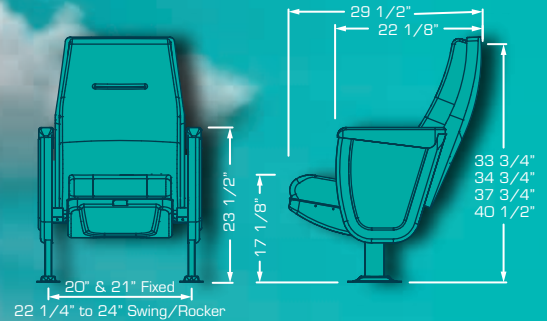

MARQUIS CONCORDE

The perfect rocking seat with a simultaneous seat and back motion completely silent, the noiseless tilt up bottom allows patrons a safe and efficient walk out. Look for the swing version (only back motion) and the variety of available flip up arms.