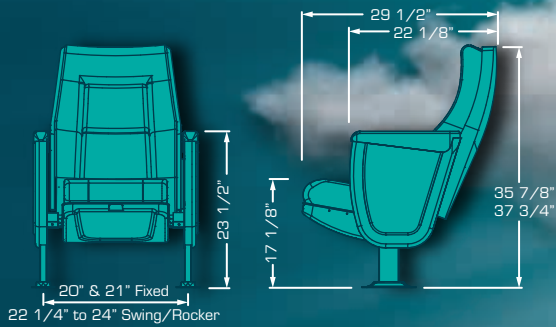

MARQUIS CMX

Never had a fixed seat reached such great comfort. The anatomy of its backs and cushions is adaptable to narrow places. A variety of back heights is available to be installed on flat floors.