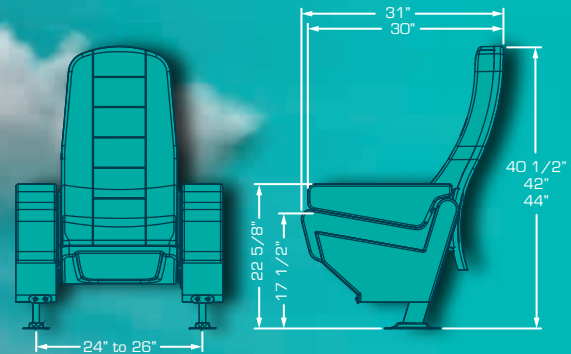

ALESSANDRIA PLUS

Its cushion between seats gives you a plus in space and comfort, the fully cushioned and upholstered arms allow you to live an experience of total comfort, besides enjoying a totally silent swinging and perfect loveseat. Enjoy a high end seat without sacrificing space