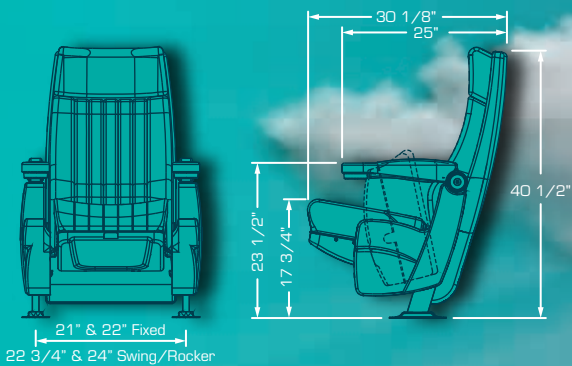

OMEGA ROCKER/SWING

The perfect rocking seat with a simultaneous seat and back motion completely silent, the noiseless tilt up bottom allows patrons a safe and efficient walk out. Look for the swing version (only back motion) and the variety of available flip up arms.

VENEZIA

The perfect rocking seat with a simultaneous seat and back motion completely silent, the noiseless tilt up bottom allows patrons a safe and efficient walk out. Look for the swing version (only back motion) and the variety of available flip up arms.

FIRENZE

The perfect rocking seat with a simultaneous seat and back motion completely silent, the noiseless tilt up bottom allows patrons a safe and efficient walk out. Look for the swing version (only back motion) and the variety of available flip up arms.