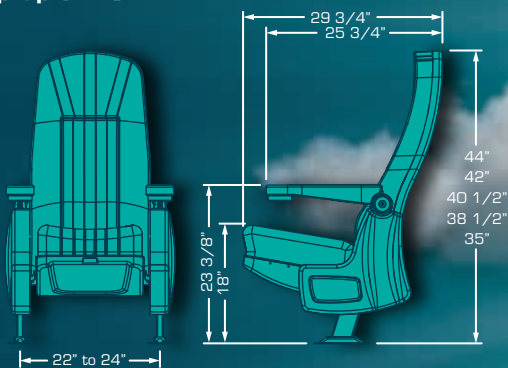

ALESSANDRIA ROCKER/SWING

The perfect rocking seat with a simultaneous seat and back motion completely silent, the noiseless tilt up bottom allows patrons a safe and efficient walk out. Look for the swing version (only back motion) and the variety of available flip up arms.