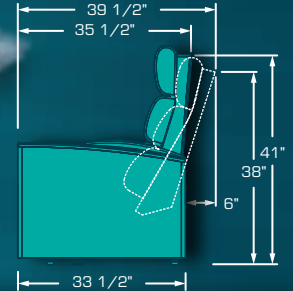

DREAMER ROCKER

We achieved a TOP cinema seat with our Rocker mechanism which has been tested by our customers for more than 30 years, getting an incredible comfort. Its soft cushions and design, embraces you in a silent and harmonious rocking experience. Perfect seat for continuous rows or if preferred available in Loveseat or Individual version.