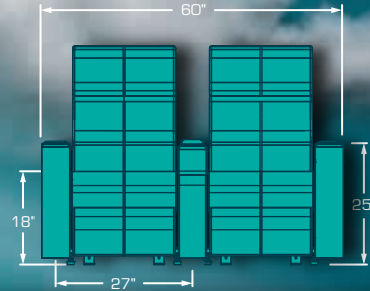

DREAMER ROCKER

We achieved a TOP cinema seat with our Rocker mechanism which has been tested by our customers for more than 30 years, getting an incredible comfort. Its soft cushions and design, embraces you in a silent and harmonious rocking experience. Perfect seat for continuous rows or if preferred available in Loveseat or Individual version.