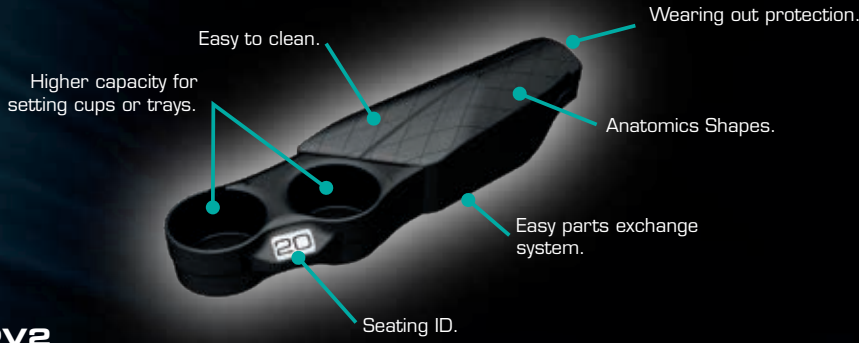

CUPHOLDER ARMREST OPTIONS

PV2
Installation from 24" to 26"