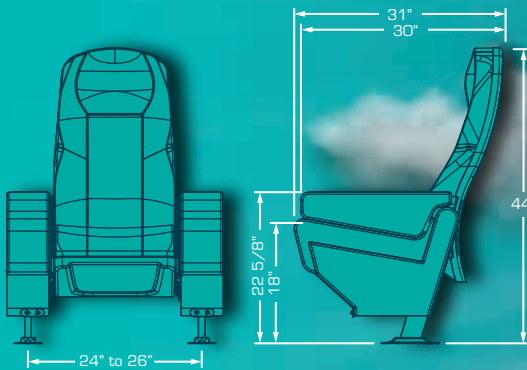

COBRA PLUS

Its cushion between seats gives you a plus in space and comfort, the fully cushioned and upholstered arms allow you to live an experience of total comfort, besides enjoying a totally silent swinging and perfect loveseat. Enjoy a high end seat without sacrificing space.