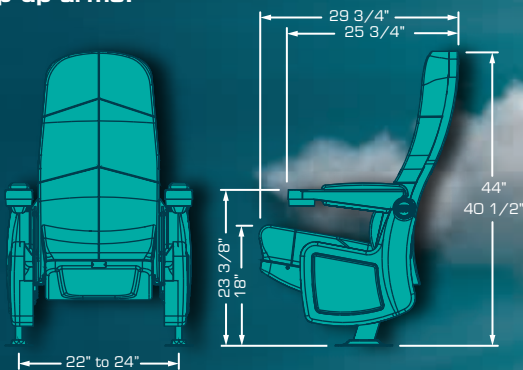

ANGELA ROCKER/SWING

The perfect rocking seat with a simultaneous seat and back motion completely silent, the noiseless tilt up bottom allows patrons a safe and efficient walk out. Look for the swing version (only back motion) and the variety of available flip up arms.