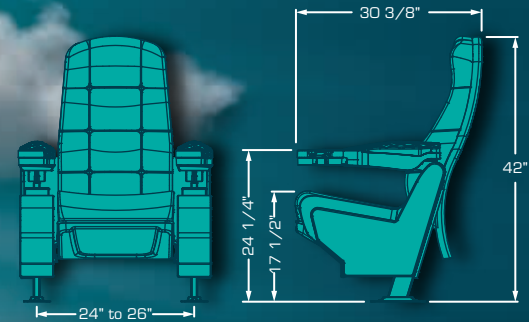

VESUBIO ROCKER/SWING

The perfect rocking seat with a simultaneous seat and back motion completely silent, the noiseless tilt up bottom allows patrons a safe and efficient walk out. Look for the swing version (only back motion) and the variety of available flip up arms.

IMPERIAL PV2

A great Swing back model with a wide cushion between seats gives you that extra space and comfort you are looking for. PV2 is an integrated double cupholder arm with a top pyramid shape which was designed to share it without rubbing arms, its cushioned and upholstered pads enhance its comfort. Or if preferred it can be selected without pads due to the nice textured surface. Numbering plates available thus, your reserved seating system has a new partner.