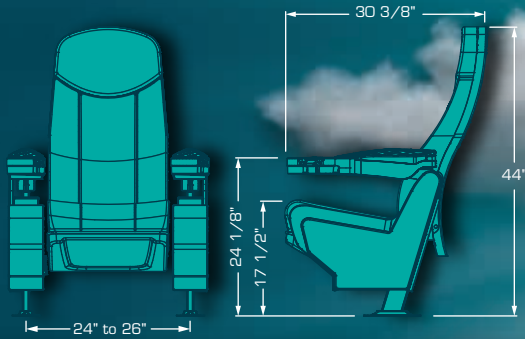

IMPERIAL PV2

A great Swing back model with a wide cushion between seats gives you that extra space and comfort you are looking for. PV2 is an integrated double cupholder arm with a top pyramid shape which was designed to share it without rubbing arms, its cushioned and upholstered pads enhance its comfort. Or if preferred it can be selected without pads due to the nice textured surface. Numbering plates available thus, your reserved seating system has a new partner.

IMPERIAL PLUS

Its cushion between seats gives you a plus in space and comfort, the fully cushioned and upholstered arms allow you to live an experience of total comfort, besides enjoying a totally silent swinging and perfect loveseat. Enjoy a high end seat without sacrificing space.

IMPERIAL ROCKER/SWING

The perfect rocking seat with a simultaneous seat and back motion completely silent, the noiseless tilt up bottom allows patrons a safe and efficient walk out. Look for the swing version (only back motion) and the variety of available flip up arms.

OMEGA PV2

A great Swing back model with a wide cushion between seats gives you that extra space and comfort you are looking for. PV2 is an integrated double cupholder arm with a top pyramid shape which was designed to share it without rubbing arms, its cushioned and upholstered pads enhance its comfort. Or if preferred it can be selected without pads due to the nice textured surface. Numbering plates available thus, your reserved seating system has a new partner.