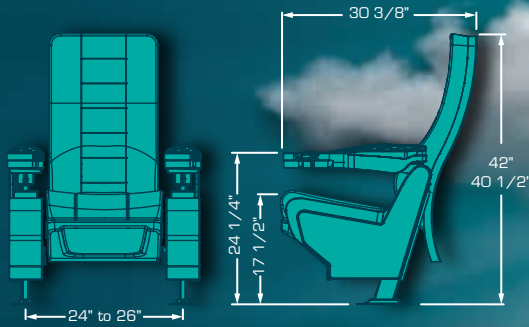

VESUBIO PV2

A great Swing back model with a wide cushion between seats gives you that extra space and comfort you are looking for. PV2 is an integrated double cupholder arm with a top pyramid shape which was designed to share it without rubbing arms, its cushioned and upholstered pads enhance its comfort. Or if preferred it can be selected without pads due to the nice textured surface. Numbering plates available thus, your reserved seating system has a new partner.