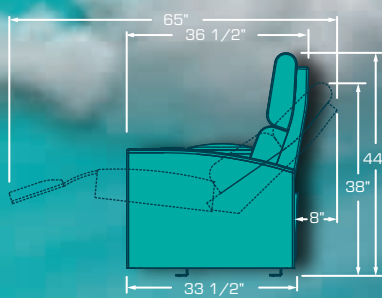

DREAMER ELECTRIC

All the luxury and comfort of a recliner, at the reach of a click. Find your most comfortable feel and stop there, enjoy your favorite films and meals just as if you were at home. Flip up arms and bottom make the Dream come true.