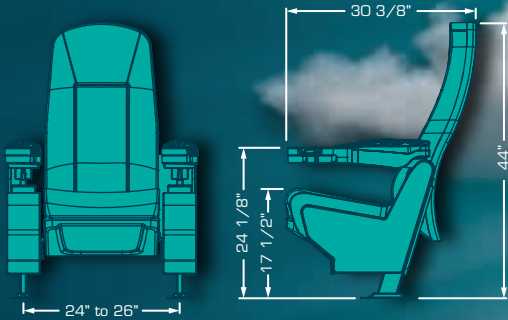

CINEMA SEATING CATALOGUE 2020

ALESSANDRIA PV2

A great Swing back model with a wide cushion between seats gives you that extra space and comfort you are looking for. PV2 is an integrated double cupholder arm with a top pyramid shape which was designed to share it without rubbing arms, its cushioned and upholstered pads enhance its comfort. Or if preferred it can be selected without pads due to the nice textured surface. Numbering plates available thus, your reserved seating system has a new partner.