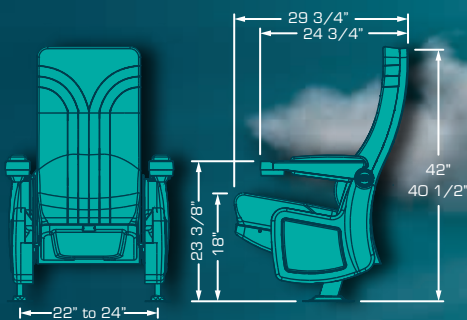

VESUBIO ROCKER/SWING

The perfect rocking seat with a simultaneous seat and back motion completely silent, the noiseless tilt up bottom allows patrons a safe and efficient walk out. Look for the swing version (only back motion) and the variety of available flip up arms.