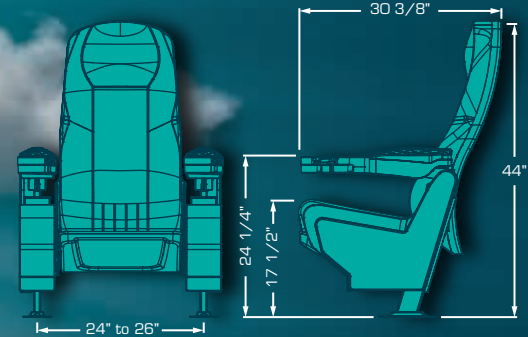

COBRA PV2

A great Swing back model with a wide cushion between seats gives you that extra space and comfort you are looking for. PV2 is an integrated double cupholder arm with a top pyramid shape which was designed to share it without rubbing arms, its cushioned and upholstered pads enhance its comfort. Or if preferred it can be selected without pads due to the nice textured surface. Numbering plates available thus, your reserved seating system has a new partner.