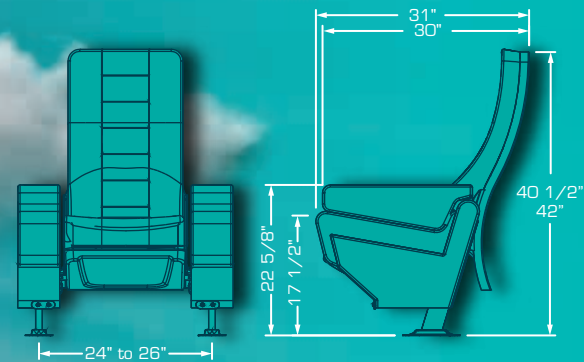

VESUBIO PLUS

Its cushion between seats gives you a plus in space and comfort, the fully cushioned and upholstered arms allow you to live an experience of total comfort, besides enjoying a totally silent swinging and perfect loveseat. Enjoy a high end seat without sacrificing space.