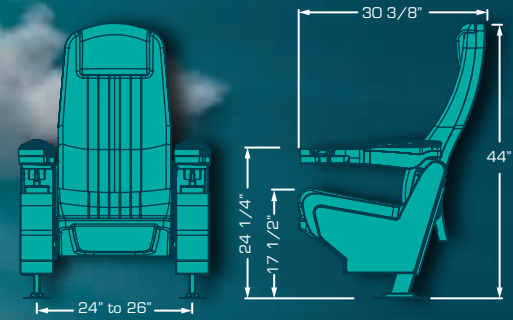

CAPRI PV2

CAPRI PLUS

CAPRI ROCKER/SWING

The perfect rocking seat with a simultaneous seat and back motion completely silent, the noiseless tilt up bottom allows patrons a safe and efficient walk out. Look for the swing version (only back motion) and the variety of available flip up arms.