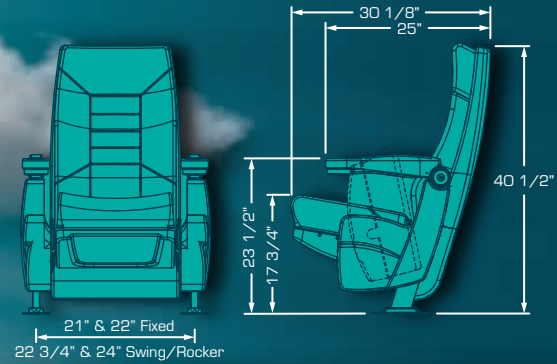

OMEGA ROCKER/SWING

The perfect rocking seat with a simultaneous seat and back motion completely silent, the noiseless tilt up bottom allows patrons a safe and efficient walk out. Look for the swing version (only back motion) and the variety of available flip up arms.

VENEZIA

The perfect rocking seat with a simultaneous seat and back motion completely silent, the noiseless tilt up bottom allows patrons a safe and efficient walk out. Look for the swing version (only back motion) and the variety of available flip up arms.