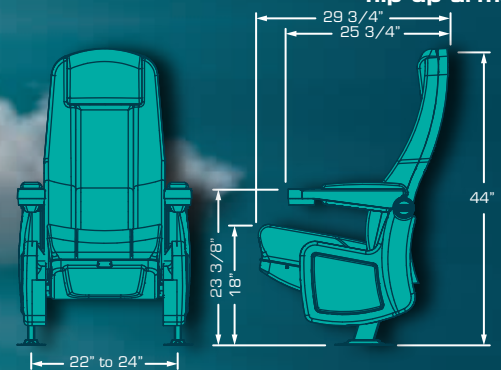

CAPRI PV2

CAPRI PLUS

CAPRI ROCKER/SWING

The perfect rocking seat with a simultaneous seat and back motion completely silent, the noiseless tilt up bottom allows patrons a safe and efficient walk out. Look for the swing version (only back motion) and the variety of available flip up arms.

ANGELA PV2

A great Swing back model with a wide cushion between seats gives you that extra space and comfort you are looking for. PV2 is an integrated double cupholder arm with a top pyramid shape which was designed to share it without rubbing arms, its cushioned and upholstered pads enhance its comfort. Or if preferred it can be selected without pads due to the nice textured surface. Numbering plates available thus, your reserved seating system has a new partner.