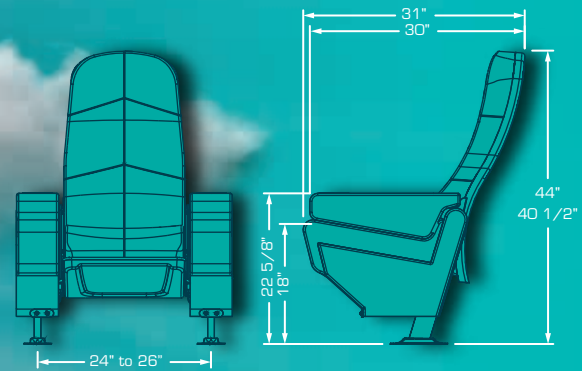

ANGELA PLUS

Its cushion between seats gives you a plus in space and comfort, the fully cushioned and upholstered arms allow you to live an experience of total comfort, besides enjoying a totally silent swinging and perfect loveseat. Enjoy a high end seat without sacrificing space.