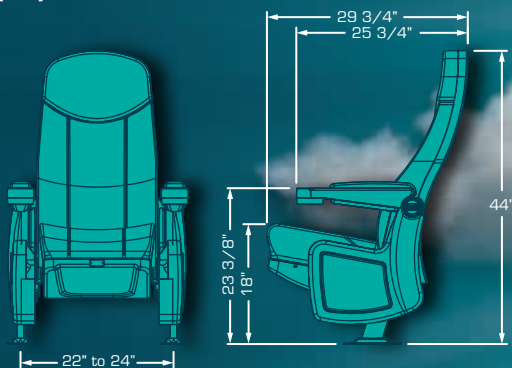

IMPERIAL ROCKER/SWING

The perfect rocking seat with a simultaneous seat and back motion completely silent, the noiseless tilt up bottom allows patrons a safe and efficient walk out. Look for the swing version (only back motion) and the variety of available flip up arms.

OMEGA PV2

A great Swing back model with a wide cushion between seats gives you that extra space and comfort you are looking for. PV2 is an integrated double cupholder arm with a top pyramid shape which was designed to share it without rubbing arms, its cushioned and upholstered pads enhance its comfort. Or if preferred it can be selected without pads due to the nice textured surface. Numbering plates available thus, your reserved seating system has a new partner.

OMEGA ROCKER/SWING

The perfect rocking seat with a simultaneous seat and back motion completely silent, the noiseless tilt up bottom allows patrons a safe and efficient walk out. Look for the swing version (only back motion) and the variety of available flip up arms.