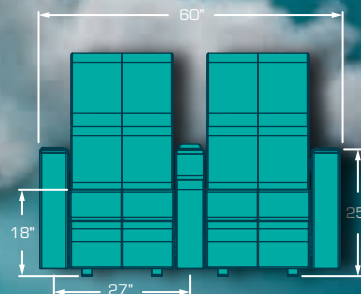

HERMUS ELECTRIC

All the luxury and comfort of a recliner, at the reach of a click. Find your most comfortable feel and stop there, enjoy your favorite films and meals just as if you were at home. It's tufted back makes of it one of a kind. Flip up arms and bottom will complete this beauty.