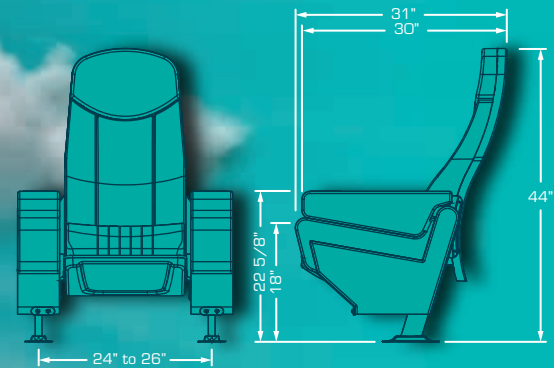

OMEGA PLUS

Its cushion between seats gives you a plus in space and comfort, the fully cushioned and upholstered arms allow you to live an experience of total comfort, besides enjoying a totally silent swiveling and perfect loveseat. Enjoy a high end seat without sacrificing space.