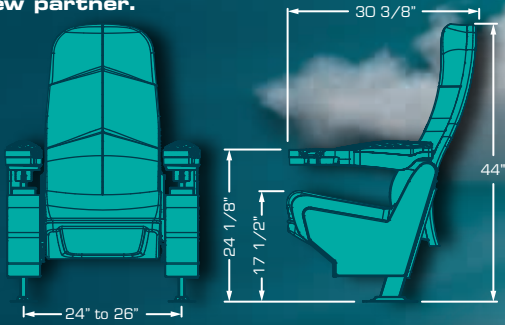

CAPRI PV2

CAPRI PLUS

CAPRI ROCKER/SWING

The perfect rocking seat with a simultaneous seat and back motion completely silent, the noiseless tilt up bottom allows patrons a safe and efficient walk out. Look for the swing version (only back motion) and the variety of available flip up arms.

ANGELA PV2

A great Swing back model with a wide cushion between seats gives you that extra space and comfort you are looking for. PV2 is an integrated double cupholder arm with a top pyramid shape which was designed to share it without rubbing arms, its cushioned and upholstered pads enhance its comfort. Or if preferred it can be selected without pads due to the nice textured surface. Numbering plates available thus, your reserved seating system has a new partner.