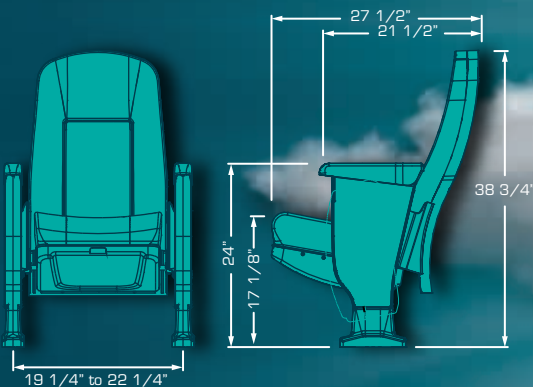

ALESSANDRIA H2