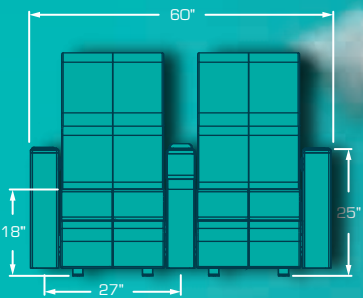

DREAMER ELECTRIC

All the luxury and comfort of a recliner, at the reach of a click. Find your most comfortable feel and stop there, enjoy your favorite films and meals just as if you were at home. Flip up arms and bottom make the Dream come true.