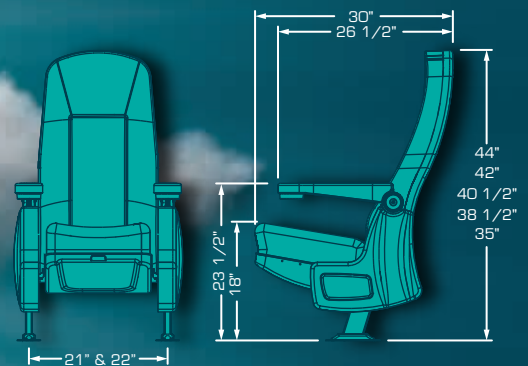

ALESSANDRIA FIXED

Never had a fixed seat reached such great comfort. The anatomy of its backs and cushions is adaptable to narrow places. A variety of back heights is available to be installed on flat floors.