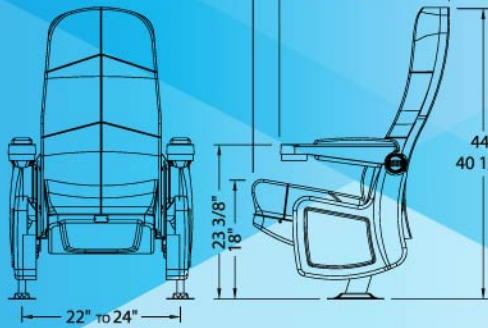

COBRA

Fixed, Swing & Rocker Available

Sectioned back with headrest.
 Contoured outer back for floor, riser and slope mounting.
 Integrated multi-ribbed inner in the outer back, reinforced with a tubular steel frame.
 Gravity lift seat bottom mechanism.
 Selfskin or upholstered armrest pad available.
 Flip up armrest standard, wide, or extra wide.

Fixed, Swing & Rocker Available

ANGELA

- ▶ Seat and back, wing bonding style.
- ▶ Contoured outer back for floor, riser and slope mounting.
- ▶ Integrated multi-ribbed inner in the outer back, reinforced with a tubular steel frame.
- ▶ Gravity lift seat bottom mechanism.
- ▶ Selfskin or upholstered armrest pad available.
- ▶ Flip up armrest standard, wide, or extra wide.