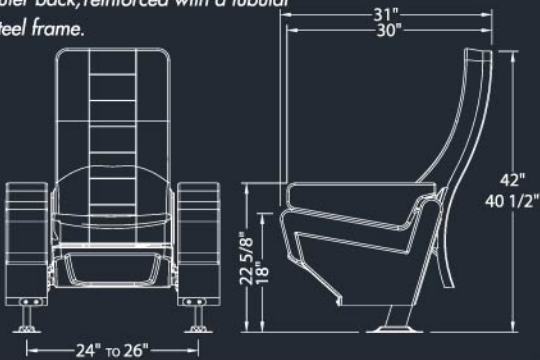

Fixed & Swing Available

VESUBIO PLUS

- ▶ Square back with lumbar support, pleated seat and central body ladder or fountain pattern.
- ▶ Contoured outer back for floor, riser and slope mounting.
- ▶ Integrated multi-ribbed inner in the outer back, reinforced with a tubular steel frame.
- ▶ Fixed or motion back available.
- ▶ Fully cushioned and upholstered pedestals.
- ▶ Stationary bucket seats.
- ▶ Flip up armrest to get more seat room.