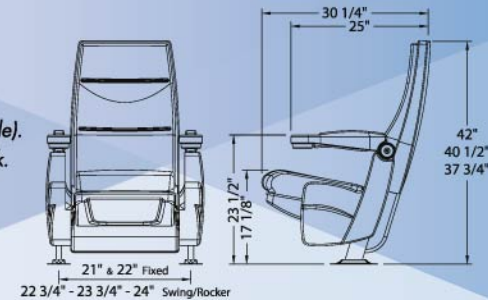

PLASTIC CENTER COVER LID

Easy Cleaning
Maintenance Free

VENEZIA

Fixed, Swing & Rocker

- Square back with lumbar support, pleated seat and central body.
- Floor, riser and slope mounting.
- Separate multi-ribbed inner attached to the outer back.
- Gravity lift seat bottom mechanism.
- Selfskin or upholstered armrest pad available.
- Flip up armrest standard, wide, or extra wide.

Fixed, Swing & Rocker

FIRENZE

- ▶ Square back with lumbar support, pleated seat and central body.
- ▶ Floor, riser and slope mounting.
- ▶ Separate multi-ribbed inner attached to the outer back.
- ▶ Gravity lift seat bottom mechanism.
- ▶ Selfskin or upholstered armrest pad available.
- ▶ Flip up armrest standard, wide, or extra wide.

PREMIUM

Fixed, Swing & Rocker

- Slim, sectioned square back with lumbar support.
- Floor, riser and slope mounting (optional skirt available).
- Separate multi-ribbed inner attached to the outer back.
- Gravity lift seat bottom mechanism.
- Selfskin or upholstered armrest pad available.
- Flip up armrest standard, wide, or extra wide.