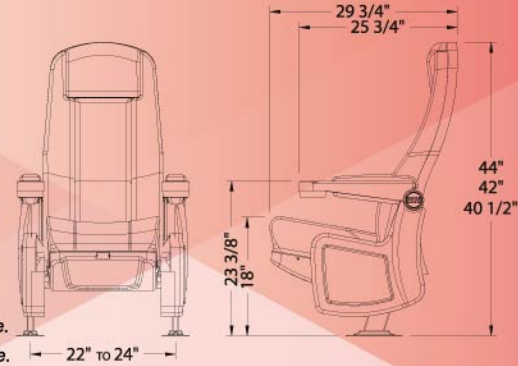

CAPRI

Fixed, Swing & Rocker Available

- Memory foam pillow style headrest.
- Seat and back pleated fabric available.
- Contoured outer back for floor, riser and slope mounting.
- Integrated multi-ribbed inner in the outer back, reinforced with a tubular steel frame.
- Gravity lift seat bottom mechanism.
- Selfskin or upholstered armrest pad available.
- Flip up armrest standard, wide, or extra wide.