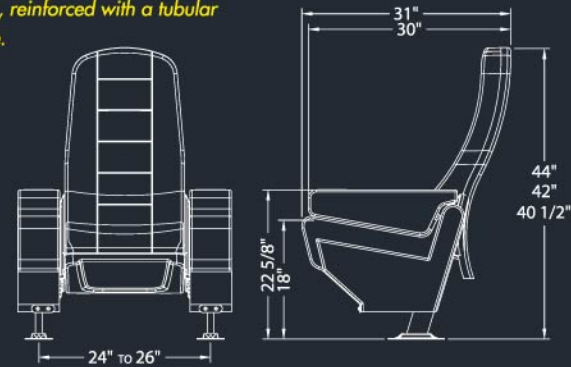

ALESSANDRIA PLUS

Fixed & Swing Available

- Pleated seat and back center body, ladder or sunshine pattern.
- Contoured outer back for floor, riser and slope mounting.
- Integrated multi-ribbed inner in the outer back, reinforced with a tubular steel frame.
- Fixed or motion back available.
- Fully cushioned and upholstered pedestals.
- Stationary bucket seats.
- Flip up armrest to get more seat room.