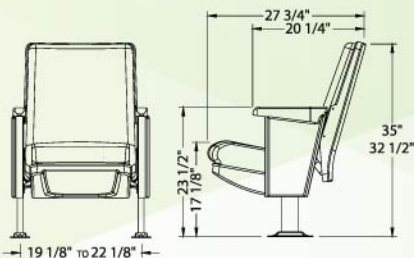

LUMIERE

Fixed

- ▶ Fixed square anatomic back, with lumbar support, with vertical tufts.
- ▶ Separate multi-ribbed inner attached to the outer back.
- ▶ Gravity lift seat bottom mechanism.
- ▶ Selfskin or upholstered armrest pad available.
- ▶ Standard fixed or flip up armrest available.

CONVENTION

Fixed

- ▶ Fixed square anatomic back, with or without lumbar support.
- ▶ Separate multi-ribbed inner attached to the outer back.
- ▶ Gravity lift seat bottom mechanism selfskin or upholstered armrest pad available.
- ▶ Standard fixed or flip up armrest available.