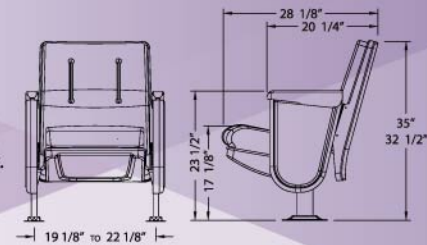

Fixed, Swing and Rocker Available

MARQUIS

- ▶ Fixed square anatomic back, with lumbar support.
- ▶ Floor, riser and slope mounting.
- ▶ Separate multi-ribbed inner attached to the outer back.
- ▶ Gravity lift seat bottom mechanism.
- ▶ Selfskin or upholstered armrest pad available.
- ▶ Fixed or flip up armrest available, standard or wide.

LUMIERE

Fixed

- ▶ Fixed square anatomic back, with lumbar support, with vertical tufts.
- ▶ Separate multi-ribbed inner attached to the outer back.
- ▶ Gravity lift seat bottom mechanism.
- ▶ Selfskin or upholstered armrest pad available.
- ▶ Standard fixed or flip up armrest available.