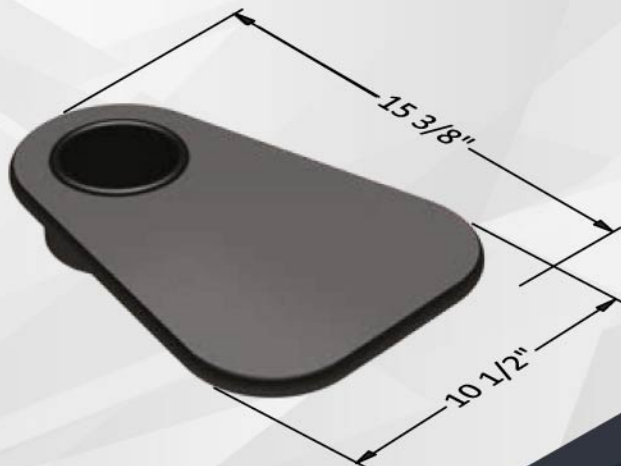

PLUS MODELS
To be installed from 24\"/>