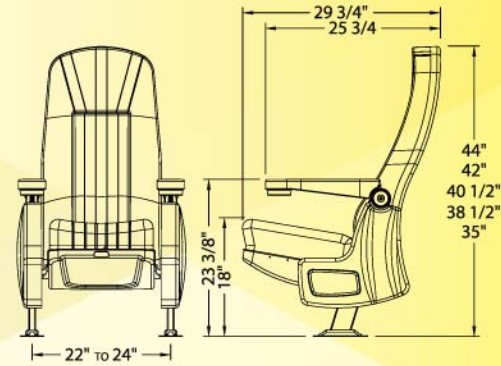

Fixed & Swing Available

VESUBIO PLUS

- ▶ Square back with lumbar support, pleated seat and central body ladder or fountain pattern.
- ▶ Contoured outer back for floor, riser and slope mounting.
- ▶ Integrated multi-ribbed inner in the outer back, reinforced with a tubular steel frame.
- ▶ Fixed or motion back available.
- ▶ Fully cushioned and upholstered pedestals.
- ▶ Stationary bucket seats.
- ▶ Flip up armrest to get more seat room.

SWIVEL TABLE

for Plus Series Chairs

PLUS MODELS
To be installed from 24\"/>

ALESSANDRIA

Fixed, Swing & Rocker

- ▶ Pleated seat and back center body, ladder or sunshine pattern.
- ▶ Contoured outer back for floor, riser and slope mounting.
- ▶ Integrated multi-ribbed inner in the outer back, reinforced with a tubular steel frame.
- ▶ Gravity lift seat bottom mechanism.
- ▶ Selfskin or upholstered armrest pad available.
- ▶ Flip up armrest standard, wide, or extra wide.

Fixed, Swing & Rocker

VESUBIO

- ▶ Square back with lumbar support, pleated seat and central body ladder or fountain pattern.
- ▶ Contoured outer back for floor, riser and slope mounting.
- ▶ Integrated multi-ribbed inner in the outer back, reinforced with a tubular steel frame.
- ▶ Gravity lift seat bottom mechanism.
- ▶ Selfskin or upholstered armrest pad available.
- ▶ Flip up armrest standard, wide, or extra wide.