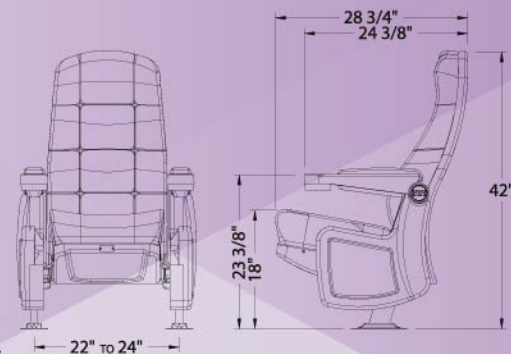

- Retro style tufted back.
- Contoured outer back for floor, riser and slope mounting.
- Integrated multi-ribbed inner in the outer back, reinforced with a tubular steel frame.
- Gravity lift seat bottom mechanism.
- Selfskin or upholstered armrest pad available.
- Flip up armrest standard, wide, or extra wide.