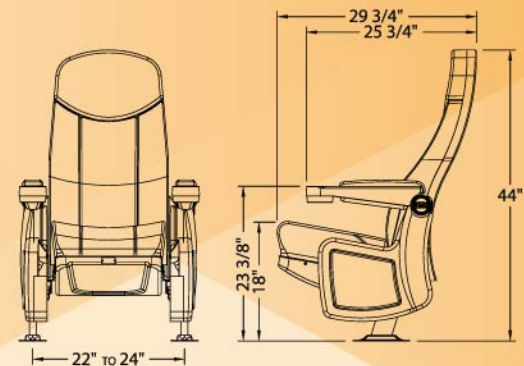

COBRA

Fixed, Swing & Rocker Available

Sectioned back with headrest.
 Contoured outer back for floor, riser and slope mounting.
 Integrated multi-ribbed inner in the outer back, reinforced with a tubular steel frame.
 Gravity lift seat bottom mechanism.
 Selfskin or upholstered armrest pad available.
 Flip up armrest standard, wide, or extra wide.

Fixed, Swing & Rocker Available

ANGELA

- ▶ Seat and back, wing bonding style.
- ▶ Contoured outer back for floor, riser and slope mounting.
- ▶ Integrated multi-ribbed inner in the outer back, reinforced with a tubular steel frame.
- ▶ Gravity lift seat bottom mechanism.
- ▶ Selfskin or upholstered armrest pad available.
- ▶ Flip up armrest standard, wide, or extra wide.

OMEGA

Fixed, Swing & Rocker Available

Elliptic memory foam headrest.
 Contoured outer back for floor, riser and slope mounting.
 Integrated multi-ribbed inner in the outer back, reinforced with a tubular steel frame.
 Gravity lift seat bottom mechanism.
 Selfskin or upholstered armrest pad available.
 Flip up armrest standard, wide, or extra wide.