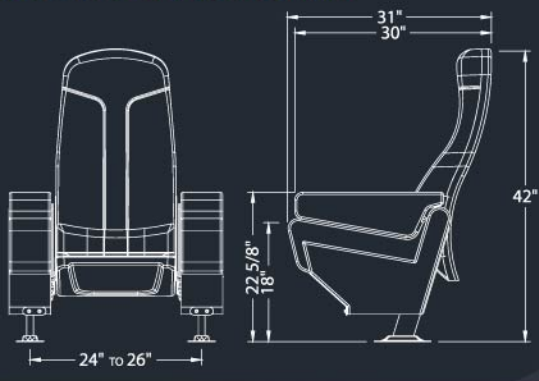

FORZA PLUS

- Concave shaped back, combining fabric, texture and colors.
- Contoured outer back for floor, riser and slope mounting.
- Integrated multi-ribbed inner in the outer back, reinforced with a tubular steel frame.
- Fixed or motion back available.
- Fully cushioned and upholstered pedestals.
- Stationary bucket seats.
- Flip up armrest to get more seat room.