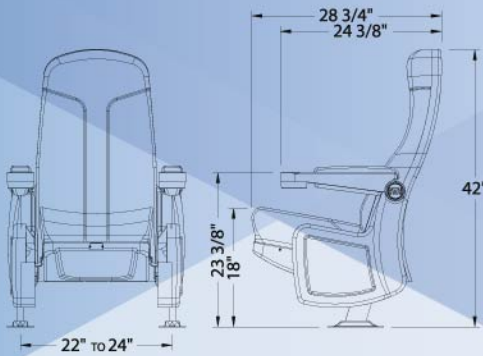

- Concave shaped back, combining fabric, texture and colors.
- Contoured outer back for floor, riser and slope mounting.
- Integrated multi-ribbed inner in the outer back, reinforced with a tubular steel frame.
- Gravity lift seat bottom mechanism.
- Selfskin or upholstered armrest pad available.
- Flip up armrest standard, wide, or extra wide.