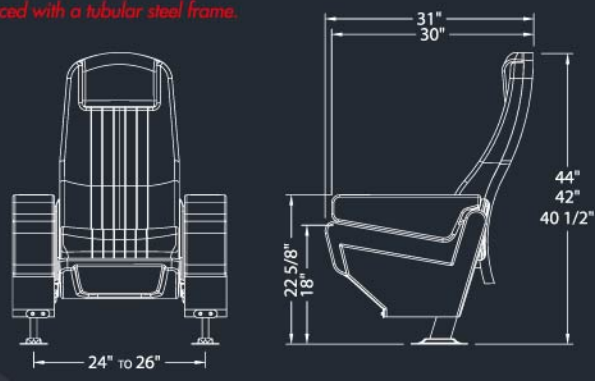

CAPRI PLUS

Fixed & Swing Available

- Memory foam pillow style headrest.
- Seat and back pleated fabric available.
- Contoured outer back for floor, riser and slope mounting.
- Integrated multi-ribbed inner in the outer back, reinforced with a tubular steel frame.
- Fixed or motion back available.
- Fully cushioned and upholstered pedestals.
- Stationary bucket seats.
- Flip up armrest to get more seat room.