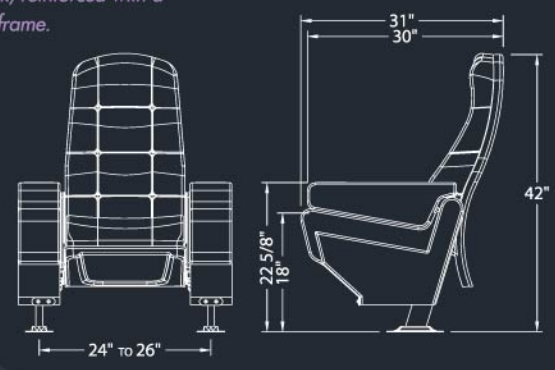

IMPERIAL PLUS

Fixed & Swing Available

- Retro style tufted back.
- Contoured outer back for floor, riser and slope mounting.
- Integrated multi-ribbed inner in the outer back, reinforced with a tubular steel frame.
- Fixed or motion back available.
- Fully cushioned and upholstered pedestals.
- Stationary bucket seats.
- Flip up armrest to get more seat room.