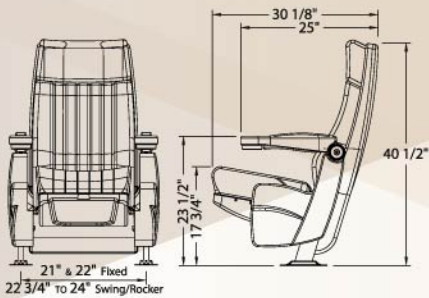

Fixed, Swing & Rocker

VESUBIO

- ▶ Square back with lumbar support, pleated seat and central body ladder or fountain pattern.
- ▶ Contoured outer back for floor, riser and slope mounting.
- ▶ Integrated multi-ribbed inner in the outer back, reinforced with a tubular steel frame.
- ▶ Gravity lift seat bottom mechanism.
- ▶ Selfskin or upholstered armrest pad available.
- ▶ Flip up armrest standard, wide, or extra wide.

PLASTIC CENTER COVER LID

Easy Cleaning
Maintenance Free

VENEZIA

Fixed, Swing & Rocker

- Square back with lumbar support, pleated seat and central body.
- Floor, riser and slope mounting.
- Separate multi-ribbed inner attached to the outer back.
- Gravity lift seat bottom mechanism.
- Selfskin or upholstered armrest pad available.
- Flip up armrest standard, wide, or extra wide.

Fixed, Swing & Rocker

FIRENZE

- ▶ Square back with lumbar support, pleated seat and central body.
- ▶ Floor, riser and slope mounting.
- ▶ Separate multi-ribbed inner attached to the outer back.
- ▶ Gravity lift seat bottom mechanism.
- ▶ Selfskin or upholstered armrest pad available.
- ▶ Flip up armrest standard, wide, or extra wide.

PREMIUM

Fixed, Swing & Rocker

- Slim, sectioned square back with lumbar support.
- Floor, riser and slope mounting (optional skirt available).
- Separate multi-ribbed inner attached to the outer back.
- Gravity lift seat bottom mechanism.
- Selfskin or upholstered armrest pad available.
- Flip up armrest standard, wide, or extra wide.