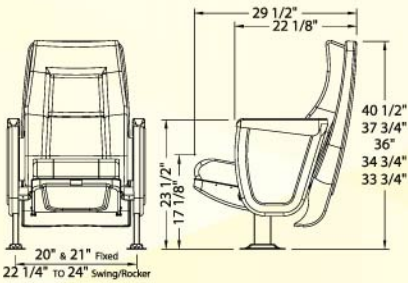

Fixed, Swing & Rocker

CONCORDE

- ▶ Square anatomic back with lumbar support and horizontal tuft.
- ▶ Floor, riser and slope mounting.
- ▶ Separate multi-ribbed inner attached to the outer back.
- ▶ Gravity lift seat bottom mechanism.
- ▶ Selfskin or upholstered armrest pad available.
- ▶ Flip up armrest standard, wide, or extra wide.

ALESSANDRIA

Fixed

- ▶ Fixed anatomic back, with lumbar support (pleated fabric available).
- ▶ Contoured outer back for floor, riser and slope mounting.
- ▶ Integrated multi-ribbed inner in the outer back, reinforced with a tubular steel frame.
- ▶ Gravity lift seat bottom mechanism.
- ▶ Selfskin or upholstered armrest pad available.
- ▶ Flip up armrest standard or wide.

Fixed, Swing and Rocker Available

MARQUIS

- ▶ Fixed square anatomic back, with lumbar support.
- ▶ Floor, riser and slope mounting.
- ▶ Separate multi-ribbed inner attached to the outer back.
- ▶ Gravity lift seat bottom mechanism.
- ▶ Selfskin or upholstered armrest pad available.
- ▶ Fixed or flip up armrest available, standard or wide.