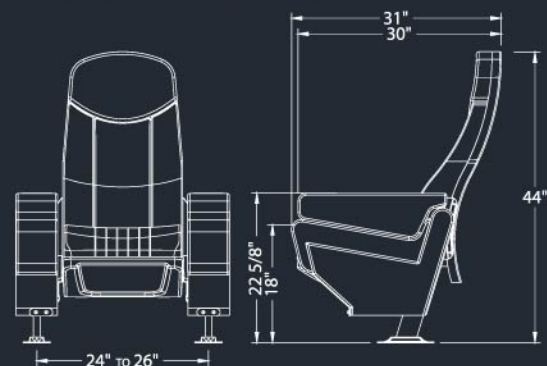

Fixed & Swing Available

ANGELA PLUS

- ▶ Seat and back, wing bonding style.
- ▶ Contoured outer back for floor, riser and slope mounting.
- ▶ Integrated multi-ribbed inner in the outer back, reinforced with a tubular steel frame.
- ▶ Fixed or motion back available.
- ▶ Fully cushioned and upholstered pedestals.
- ▶ Stationary bucket seats.
- ▶ Flip up armrest to get more seat room.

OMEGA PLUS

Fixed & Swing Available

- ▶ Elliptic memory foam headrest.
- ▶ Contoured outer back for floor, riser and slope mounting.
- ▶ Integrated multi-ribbed inner in the outer back, reinforced with a tubular steel frame.
- ▶ Fixed or motion back available.
- ▶ Fully cushioned and upholstered pedestals.
- ▶ Stationary bucket seats.
- ▶ Flip up armrest to get more seat room.

COBRA

Fixed, Swing & Rocker Available

Sectioned back with headrest.
 Contoured outer back for floor, riser and slope mounting.
 Integrated multi-ribbed inner in the outer back, reinforced with a tubular steel frame.
 Gravity lift seat bottom mechanism.
 Selfskin or upholstered armrest pad available.
 Flip up armrest standard, wide, or extra wide.