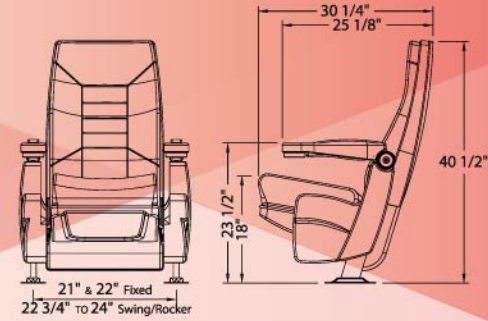

PLASTIC CENTER COVER LID

Easy Cleaning
Maintenance Free

VENEZIA

Fixed, Swing & Rocker

- Square back with lumbar support, pleated seat and central body.
- Floor, riser and slope mounting.
- Separate multi-ribbed inner attached to the outer back.
- Gravity lift seat bottom mechanism.
- Selfskin or upholstered armrest pad available.
- Flip up armrest standard, wide, or extra wide.

Fixed, Swing & Rocker

FIRENZE

- ▶ Square back with lumbar support, pleated seat and central body.
- ▶ Floor, riser and slope mounting.
- ▶ Separate multi-ribbed inner attached to the outer back.
- ▶ Gravity lift seat bottom mechanism.
- ▶ Selfskin or upholstered armrest pad available.
- ▶ Flip up armrest standard, wide, or extra wide.

PREMIUM

Fixed, Swing & Rocker

- Slim, sectioned square back with lumbar support.
- Floor, riser and slope mounting (optional skirt available).
- Separate multi-ribbed inner attached to the outer back.
- Gravity lift seat bottom mechanism.
- Selfskin or upholstered armrest pad available.
- Flip up armrest standard, wide, or extra wide.