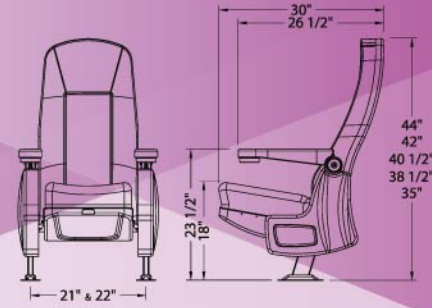

PREMIUM

Fixed, Swing & Rocker

- Slim, sectioned square back with lumbar support.
- Floor, riser and slope mounting (optional skirt available).
- Separate multi-ribbed inner attached to the outer back.
- Gravity lift seat bottom mechanism.
- Selfskin or upholstered armrest pad available.
- Flip up armrest standard, wide, or extra wide.

Fixed, Swing & Rocker

CONCORDE

- ▶ Square anatomic back with lumbar support and horizontal tuft.
- ▶ Floor, riser and slope mounting.
- ▶ Separate multi-ribbed inner attached to the outer back.
- ▶ Gravity lift seat bottom mechanism.
- ▶ Selfskin or upholstered armrest pad available.
- ▶ Flip up armrest standard, wide, or extra wide.

ALESSANDRIA

Fixed

- ▶ Fixed anatomic back, with lumbar support (pleated fabric available).
- ▶ Contoured outer back for floor, riser and slope mounting.
- ▶ Integrated multi-ribbed inner in the outer back, reinforced with a tubular steel frame.
- ▶ Gravity lift seat bottom mechanism.
- ▶ Selfskin or upholstered armrest pad available.
- ▶ Flip up armrest standard or wide.