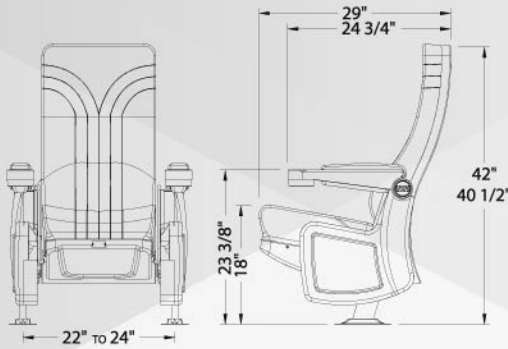

VESUBIO

- Square back with lumbar support, pleated seat and central body ladder or fountain pattern.
- Contoured outer back for floor, riser and slope mounting.
- Integrated multi-ribbed inner in the outer back, reinforced with a tubular steel frame.
- Gravity lift seat bottom mechanism.
- Selfskin or upholstered armrest pad available.
- Flip up armrest standard, wide, or extra wide.