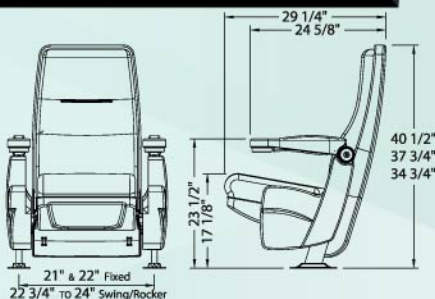

PREMIUM

Fixed, Swing & Rocker

- Slim, sectioned square back with lumbar support.
- Floor, riser and slope mounting (optional skirt available).
- Separate multi-ribbed inner attached to the outer back.
- Gravity lift seat bottom mechanism.
- Selfskin or upholstered armrest pad available.
- Flip up armrest standard, wide, or extra wide.

Fixed, Swing & Rocker

CONCORDE

- ▶ Square anatomic back with lumbar support and horizontal tuft.
- ▶ Floor, riser and slope mounting.
- ▶ Separate multi-ribbed inner attached to the outer back.
- ▶ Gravity lift seat bottom mechanism.
- ▶ Selfskin or upholstered armrest pad available.
- ▶ Flip up armrest standard, wide, or extra wide.