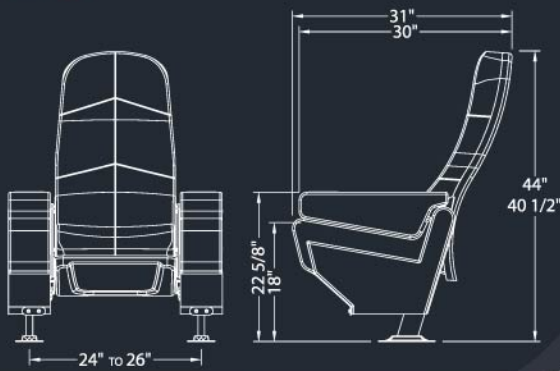

ANGELA PLUS

- Seat and back, wing bonding style.
- Contoured outer back for floor, riser and slope mounting.
- Integrated multi-ribbed inner in the outer back, reinforced with a tubular steel frame.
- Fixed or motion back available.
- Fully cushioned and upholstered pedestals.
- Stationary bucket seats.
- Flip up armrest to get more seat room.