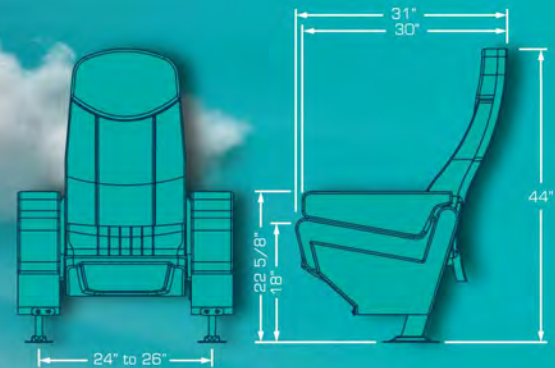

OMEGA PLUS

Its cushion between seats gives you a plus in space and comfort, the fully cushioned and upholstered arms allow you to live an experience of total comfort, besides enjoying a totally silent swinging and perfect loveseat. Enjoy a high end seat without sacrificing space.