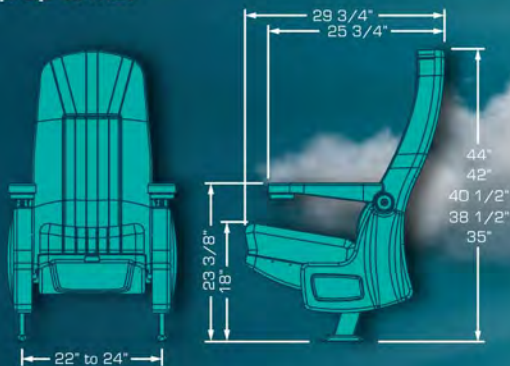

ALESSANDRIA ROCKER/SWING

The perfect rocking seat with a simultaneous seat and back motion completely silent, the noiseless tilt up bottom allows patrons a safe and efficient walk out. Look for the swing version (only back motion) and the variety of available flip up arms.