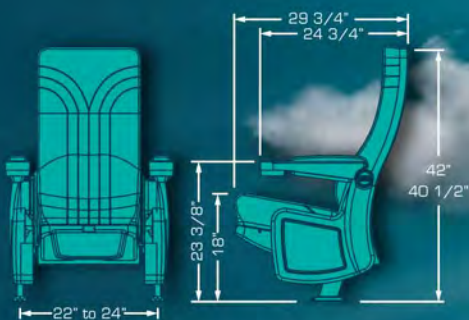

VESUBIO ROCKER/SWING

The perfect rocking seat with a simultaneous seat and back motion completely silent, the noiseless tilt up bottom allows patrons a safe and efficient walk out. Look for the swing version (only back motion) and the variety of available flip up arms.