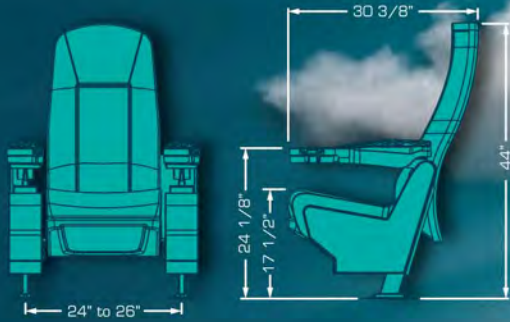

CINEMA SEATING CATALOGUE 2020

MOBILIARIO
S.A. DE C.V.

ALESSANDRIA PV2

A great Swing back model with a wide cushion between seats gives you that extra space and comfort you are looking for. PV2 is an integrated double cupholder arm with a top pyramid shape which was designed to share it without rubbing arms, its cushioned and upholstered pads enhance its comfort. Or if preferred it can be selected without pads due to the nice textured surface. Numbering plates available thus, your reserved seating system has a new partner.