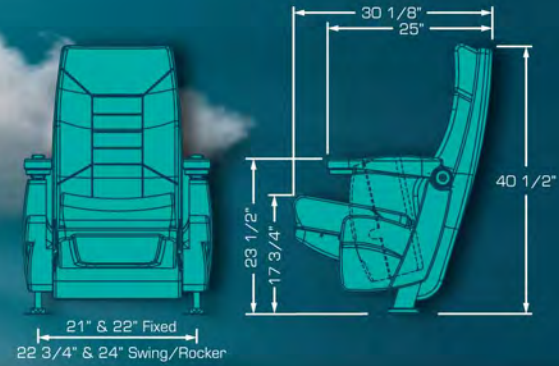

OMEGA ROCKER/SWING

The perfect rocking seat with a simultaneous seat and back motion completely silent, the noiseless tilt up bottom allows patrons a safe and efficient walk out. Look for the swing version (only back motion) and the variety of available flip up arms.

VENEZIA

The perfect rocking seat with a simultaneous seat and back motion completely silent, the noiseless tilt up bottom allows patrons a safe and efficient walk out. Look for the swing version (only back motion) and the variety of available flip up arms.