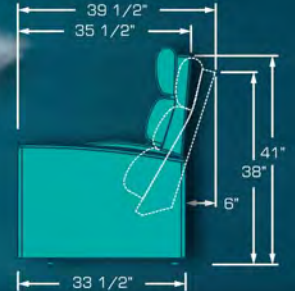

DREAMER ROCKER

We achieved a **TOP** cinema seat with our Rocker mechanism which has been tested by our customers for more than **30** years, getting an incredible comfort. Its soft cushions and design, embraces you in a silent and harmonious rocking experience. Perfect seat for continuous rows or if preferred available in Loveseat or Individual version.