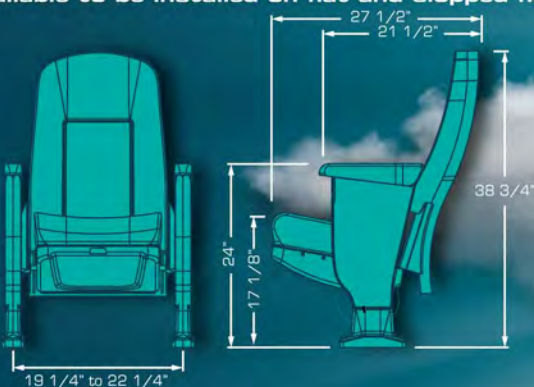

ALESSANDRIA H2

The plastic pedestals make of H2 an environment's best friend, while you forget about rust, scrapped paint and scratches. The anatomy of its backs and cushions is adaptable to narrow places. A variety of back heights is available to be installed on flat and sloped floors.