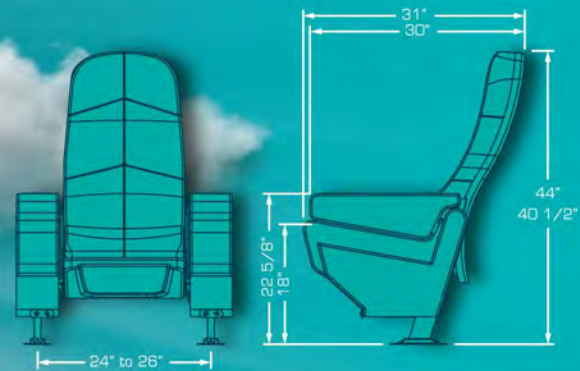

ANGELA PLUS

Its cushion between seats gives you a plus in space and comfort, the fully cushioned and upholstered arms allow you to live an experience of total comfort, besides enjoying a totally silent swinging and perfect loveseat. Enjoy a high end seat without sacrificing space.