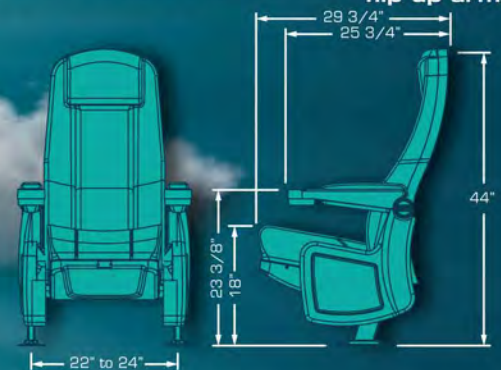

CAPRI PV2

A great Swing back model with a wide cushion between seats gives you that extra space and comfort you are looking for. PV2 is an integrated double cupholder arm with a top pyramid shape which was designed to share it without rubbing arms, its cushioned and upholstered pads enhance its comfort. Or if preferred it can be selected without pads due to the nice textured surface. Numbering plates available thus, your reserved seating system has a new partner.

CAPRI ROCKER/SWING

The perfect rocking seat with a simultaneous seat and back motion completely silent, the noiseless tilt up bottom allows patrons a safe and efficient walk out. Look for the swing version (only back motion) and the variety of available flip up arms.