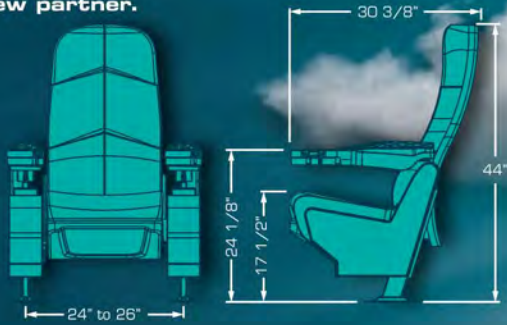

ANGELA PV2

A great Swing back model with a wide cushion between seats gives you that extra space and comfort you are looking for. PV2 is an integrated double cupholder arm with a top pyramid shape which was designed to share it without rubbing arms, its cushioned and upholstered pads enhance its comfort. Or if preferred it can be selected without pads due to the nice textured surface. Numbering plates available thus, your reserved seating system has a new partner.