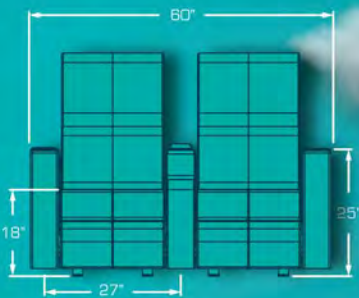

DREAMER ELECTRIC

All the luxury and comfort of a recliner, at the reach of a click. Find your most comfortable feel and stop there, enjoy your favorite films and meals just as if you were at home. Flip up arms and bottom make the Dream come true.