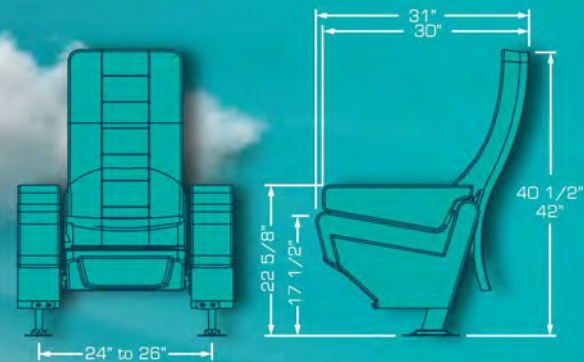

VESUBIO PLUS

Its cushion between seats gives you a plus in space and comfort, the fully cushioned and upholstered arms allow you to live an experience of total comfort, besides enjoying a totally silent swinging and perfect loveseat. Enjoy a high end seat without sacrificing space.