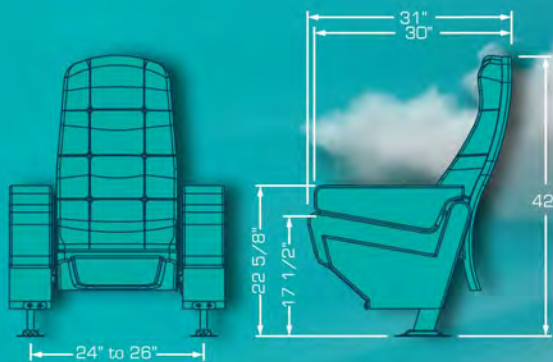

IMPERIAL PLUS

Its cushion between seats gives you a plus in space and comfort, the fully cushioned and upholstered arms allow you to live an experience of total comfort, besides enjoying a totally silent swinging and perfect loveseat. Enjoy a high end seat without sacrificing space.