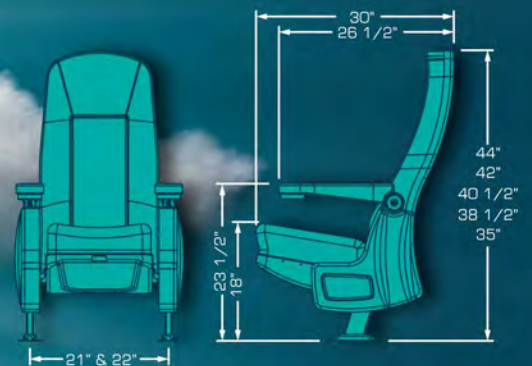

ALESSANDRIA FIXED

Never had a fixed seat reached such great comfort. The anatomy of its backs and cushions is adaptable to narrow places. A variety of back heights is available to be installed on flat floors.