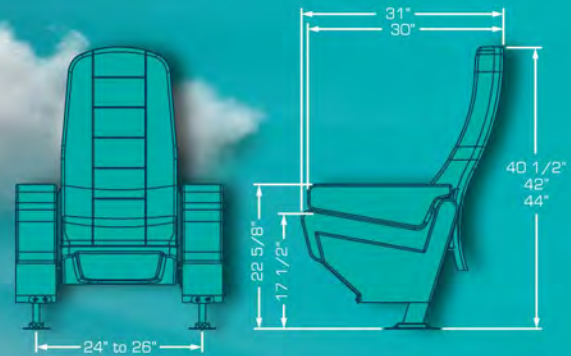

ALESSANDRIA PLUS

Its cushion between seats gives you a plus in space and comfort, the fully cushioned and upholstered arms allow you to live an experience of total comfort, besides enjoying a totally silent swinging and perfect loveseat. Enjoy a high end seat without sacrificing space