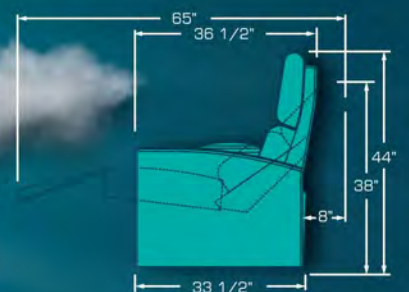

HERMUS ELECTRIC

All the luxury and comfort of a recliner, at the reach of a click. Find your most comfortable feel and stop there, enjoy your favorite films and meals just as if you were at home. It's tufted back makes of it one of a kind. Flip up arms and bottom will complete this beauty.