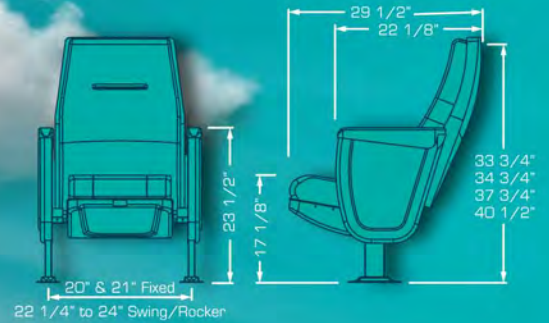

MARQUIS CONCORDE

The perfect rocking seat with a simultaneous seat and back motion completely silent, the noiseless tilt up bottom allows patrons a safe and efficient walk out. Look for the swing version (only back motion) and the variety of available flip up arms.