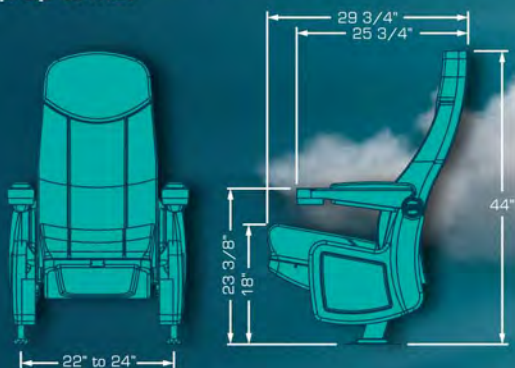

IMPERIAL ROCKER/SWING

The perfect rocking seat with a simultaneous seat and back motion completely silent, the noiseless tilt up bottom allows patrons a safe and efficient walk out. Look for the swing version (only back motion) and the variety of available flip up arms.

OMEGA PV2

A great Swing back model with a wide cushion between seats gives you that extra space and comfort you are looking for. PV2 is an integrated double cupholder arm with a top pyramid shape which was designed to share it without rubbing arms, its cushioned and upholstered pads enhance its comfort. Or if preferred it can be selected without pads due to the nice textured surface. Numbering plates available thus, your reserved seating system has a new partner.

OMEGA ROCKER/SWING

The perfect rocking seat with a simultaneous seat and back motion completely silent, the noiseless tilt up bottom allows patrons a safe and efficient walk out. Look for the swing version (only back motion) and the variety of available flip up arms.