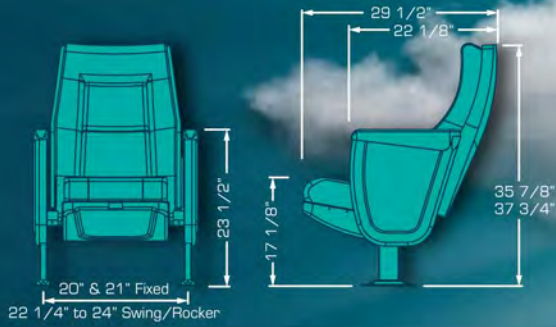

MARQUIS CMX

Never had a fixed seat reached such great comfort. The anatomy of its backs and cushions is adaptable to narrow places. A variety of back heights is available to be installed on flat floors.