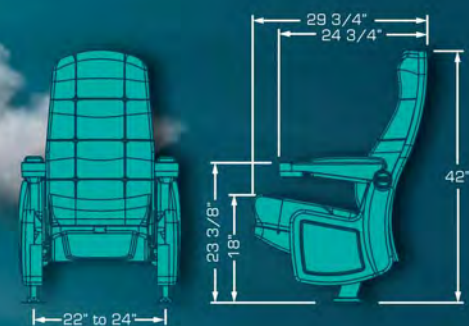

IMPERIAL ROCKER/SWING

The perfect rocking seat with a simultaneous seat and back motion completely silent, the noiseless tilt up bottom allows patrons a safe and efficient walk out. Look for the swing version (only back motion) and the variety of available flip up arms.