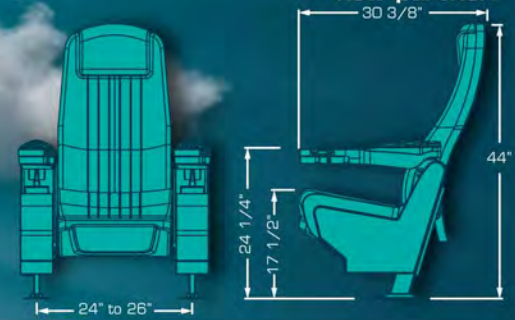

CAPRI PV2

A great Swing back model with a wide cushion between seats gives you that extra space and comfort you are looking for. PV2 is an integrated double cupholder arm with a top pyramid shape which was designed to share it without rubbing arms, its cushioned and upholstered pads enhance its comfort. Or if preferred it can be selected without pads due to the nice textured surface. Numbering plates available thus, your reserved seating system has a new partner.