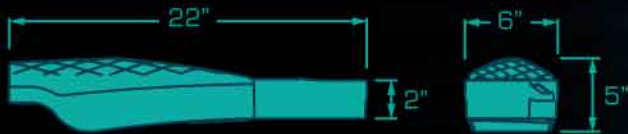

CUPHOLDER ARMREST OPTIONS

PV2
Installation from 24" to 26"

Center Cover Lid

Injected polypropylene.
Easy Cleaning.
Maintenance free.

Standard
Installation from 19" to 23"

Wide
Installation from 23" to 24"

Extra Wide
Installation from 23" to 24"