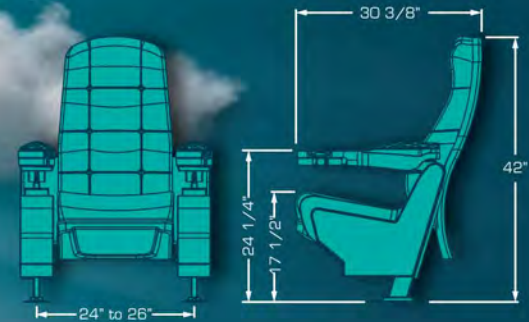

VESUBIO ROCKER/SWING

The perfect rocking seat with a simultaneous seat and back motion completely silent, the noiseless tilt up bottom allows patrons a safe and efficient walk out. Look for the swing version (only back motion) and the variety of available flip up arms.

IMPERIAL PV2

A great Swing back model with a wide cushion between seats gives you that extra space and comfort you are looking for. PV2 is an integrated double cupholder arm with a top pyramid shape which was designed to share it without rubbing arms, its cushioned and upholstered pads enhance its comfort. Or if preferred it can be selected without pads due to the nice textured surface. Numbering plates available thus, your reserved seating system has a new partner.