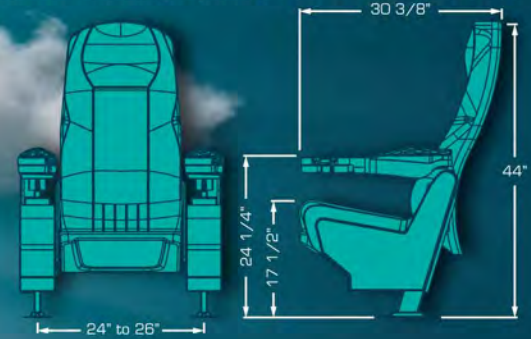

ANGELA ROCKER/SWING

The perfect rocking seat with a simultaneous seat and back motion completely silent, the noiseless tilt up bottom allows patrons a safe and efficient walk out. Look for the swing version (only back motion) and the variety of available flip up arms.

COBRA PV2

A great Swing back model with a wide cushion between seats gives you that extra space and comfort you are looking for. PV2 is an integrated double cupholder arm which was designed to share it without rubbing arms, its cushioned and upholstered pads enhance its comfort. Or if preferred it can be selected without pads due to the nice textured surface. Numbering plates available thus, your reserved seating system has a new partner.