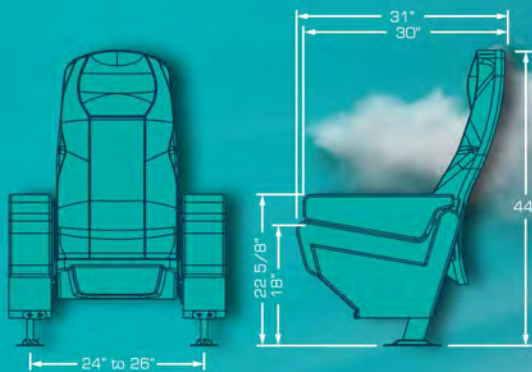

COBRA PLUS

Its cushion between seats gives you a plus in space and comfort, the fully cushioned and upholstered arms allow you to live an experience of total comfort, besides enjoying a totally silent swinging and perfect loveseat. Enjoy a high end seat without sacrificing space.