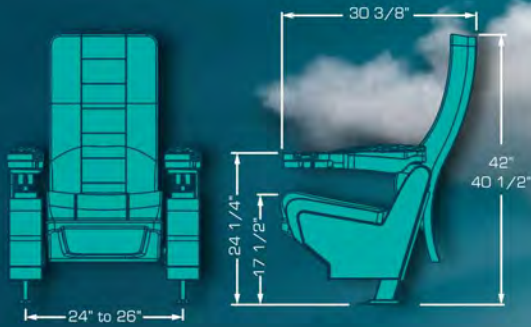

VESUBIO PV2

A great Swing back model with a wide cushion between seats gives you that extra space and comfort you are looking for. PV2 is an integrated double cupholder arm with a top pyramid shape which was designed to share it without rubbing arms, its cushioned and upholstered pads enhance its comfort. Or if preferred it can be selected without pads due to the nice textured surface. Numbering plates available thus, your reserved seating system has a new partner.