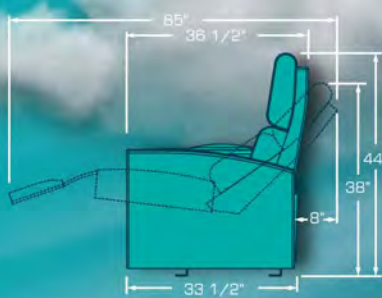

DREAMER ELECTRIC

All the luxury and comfort of a recliner, at the reach of a click. Find your most comfortable feel and stop there, enjoy your favorite films and meals just as if you were at home. Flip up arms and bottom make the Dream come true.