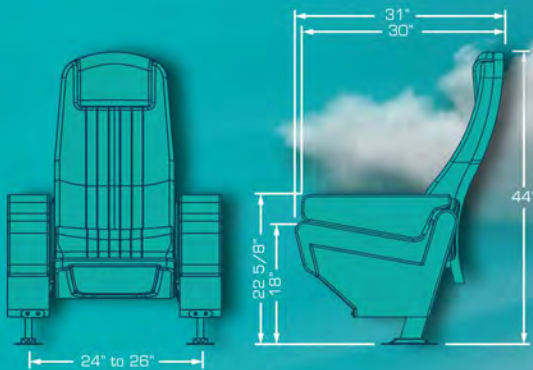

CAPRI PV2

A great Swing back model with a wide cushion between seats gives you that extra space and comfort you are looking for. PV2 is an integrated double cupholder arm with a top pyramid shape which was designed to share it without rubbing arms, its cushioned and upholstered pads enhance its comfort. Or if preferred it can be selected without pads due to the nice textured surface. Numbering plates available thus, your reserved seating system has a new partner.

CAPRI ROCKER/SWING

The perfect rocking seat with a simultaneous seat and back motion completely silent, the noiseless tilt up bottom allows patrons a safe and efficient walk out. Look for the swing version (only back motion) and the variety of available flip up arms.