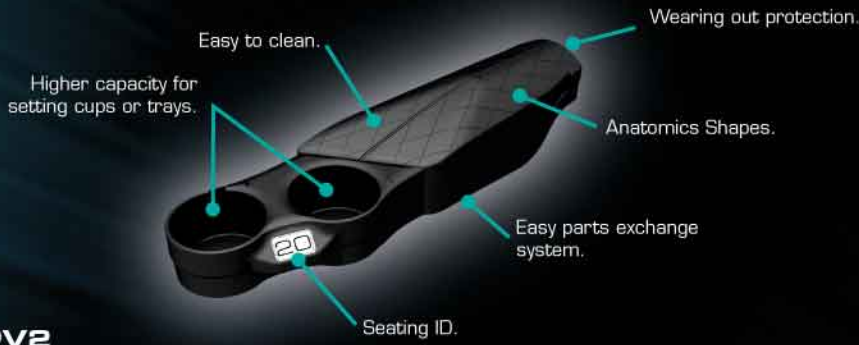

CUPHOLDER ARMREST OPTIONS

PV2
Installation from 24" to 26"