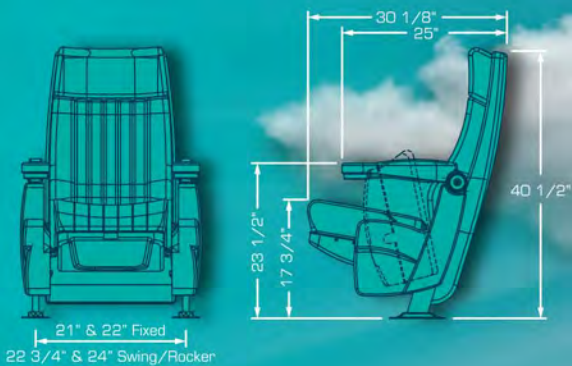

OMEGA ROCKER/SWING

The perfect rocking seat with a simultaneous seat and back motion completely silent, the noiseless tilt up bottom allows patrons a safe and efficient walk out. Look for the swing version (only back motion) and the variety of available flip up arms.

VENEZIA

The perfect rocking seat with a simultaneous seat and back motion completely silent, the noiseless tilt up bottom allows patrons a safe and efficient walk out. Look for the swing version (only back motion) and the variety of available flip up arms.

FIRENZE

The perfect rocking seat with a simultaneous seat and back motion completely silent, the noiseless tilt up bottom allows patrons a safe and efficient walk out. Look for the swing version (only back motion) and the variety of available flip up arms.