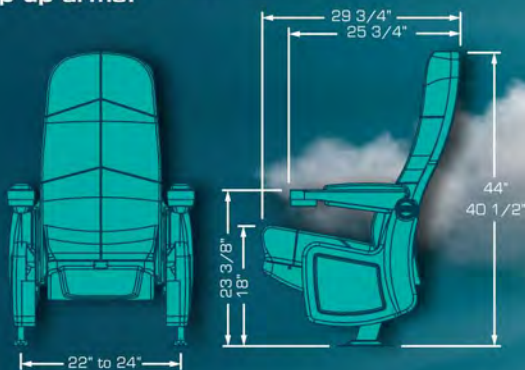

ANGELA ROCKER/SWING

The perfect rocking seat with a simultaneous seat and back motion completely silent, the noiseless tilt up bottom allows patrons a safe and efficient walk out. Look for the swing version (only back motion) and the variety of available flip up arms.