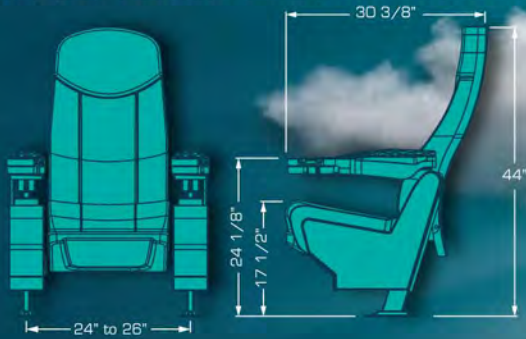

IMPERIAL PV2

A great Swing back model with a wide cushion between seats gives you that extra space and comfort you are looking for. PV2 is an integrated double cupholder arm with a top pyramid shape which was designed to share it without rubbing arms, its cushioned and upholstered pads enhance its comfort. Or if preferred it can be selected without pads due to the nice textured surface. Numbering plates available thus, your reserved seating system has a new partner.

IMPERIAL PLUS

Its cushion between seats gives you a plus in space and comfort, the fully cushioned and upholstered arms allow you to live an experience of total comfort, besides enjoying a totally silent swinging and perfect loveseat. Enjoy a high end seat without sacrificing space.

IMPERIAL ROCKER/SWING

The perfect rocking seat with a simultaneous seat and back motion completely silent, the noiseless tilt up bottom allows patrons a safe and efficient walk out. Look for the swing version (only back motion) and the variety of available flip up arms.

OMEGA PV2

A great Swing back model with a wide cushion between seats gives you that extra space and comfort you are looking for. PV2 is an integrated double cupholder arm with a top pyramid shape which was designed to share it without rubbing arms, its cushioned and upholstered pads enhance its comfort. Or if preferred it can be selected without pads due to the nice textured surface. Numbering plates available thus, your reserved seating system has a new partner.